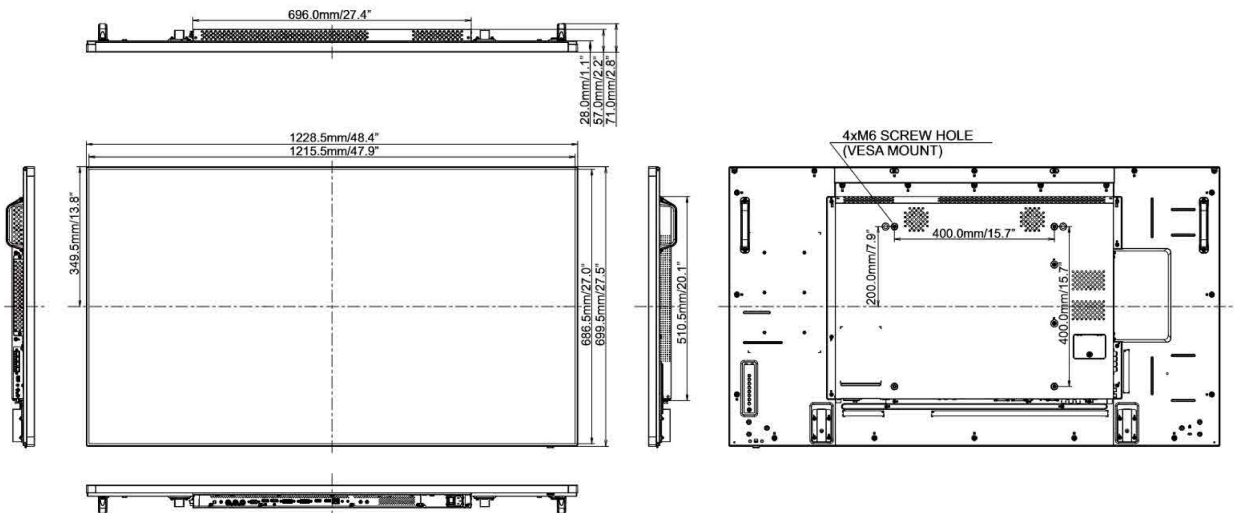

## 09 DIMENSIONES / PESO

Producto dimensiones W x H x D 1228.5 x 699.5 x 71.0mm

Peso (sin caja) 24.7kg

All trademarks and registered trademarks acknowledged. E & O E. Specification subject to change without notice. All LCD's comply with ISO-9241-307:2008 in connection with pixel defects.