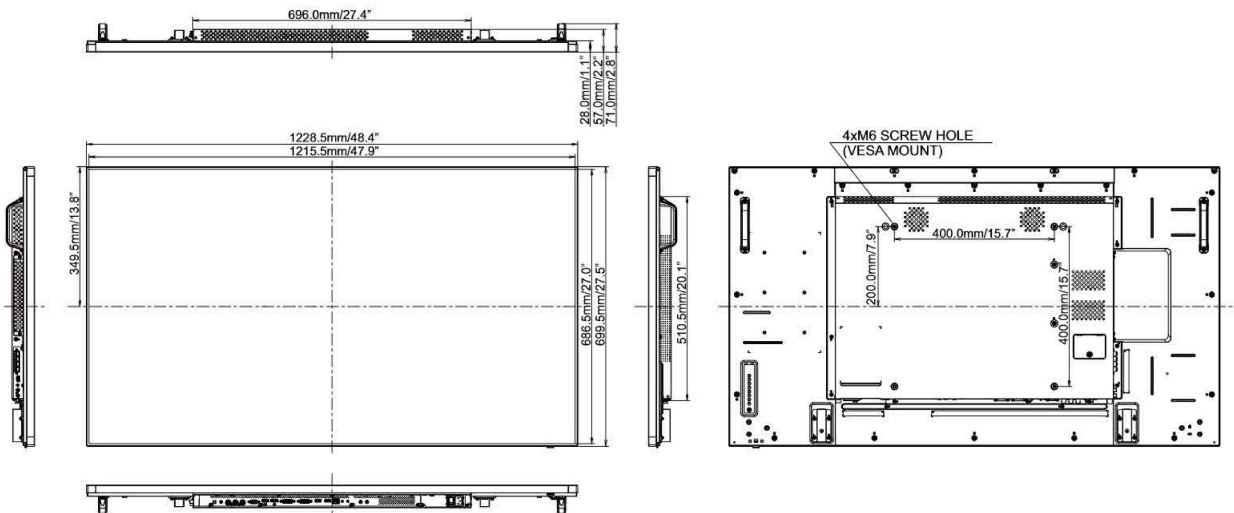

01 DISPLAY CHARACTERISTICS

Diagonal	54.6", 138.8cm
Panel	IPS LED, matte finish
Native resolution	1920 x 1080 (Full HD 1080p, 2.1 megapixel)
Aspect ratio	16:9
Panel brightness	500 cd/m ²
Static contrast	1 300:1
Advanced contrast	0M:1
Response time (GTG)	8ms
Viewing zone	horizontal/vertical: 178°/178°, right/left: 89°/89°, up/down: 89°/89°
Colour support	1.07B 10bit (8bit + Hi-FRC)
Horizontal Sync	30 - 83kHz
Viewable area W x H	1209.6 x 680.4mm, 47.6 x 26.8"
Pixel pitch	0.63mm
Bezel colour and finish	black, matte

REACH SVHC above 0.1%: Lead

09 DIMENSIONS / WEIGHT

Product dimensions W x H x D 1228.5 x 699.5 x 71.0mm

Weight (without box) 24.7kg

All trademarks and registered trademarks acknowledged. E & O E. Specification subject to change without notice. All LCD's comply with ISO-9241-307:2008 in connection with pixel defects.