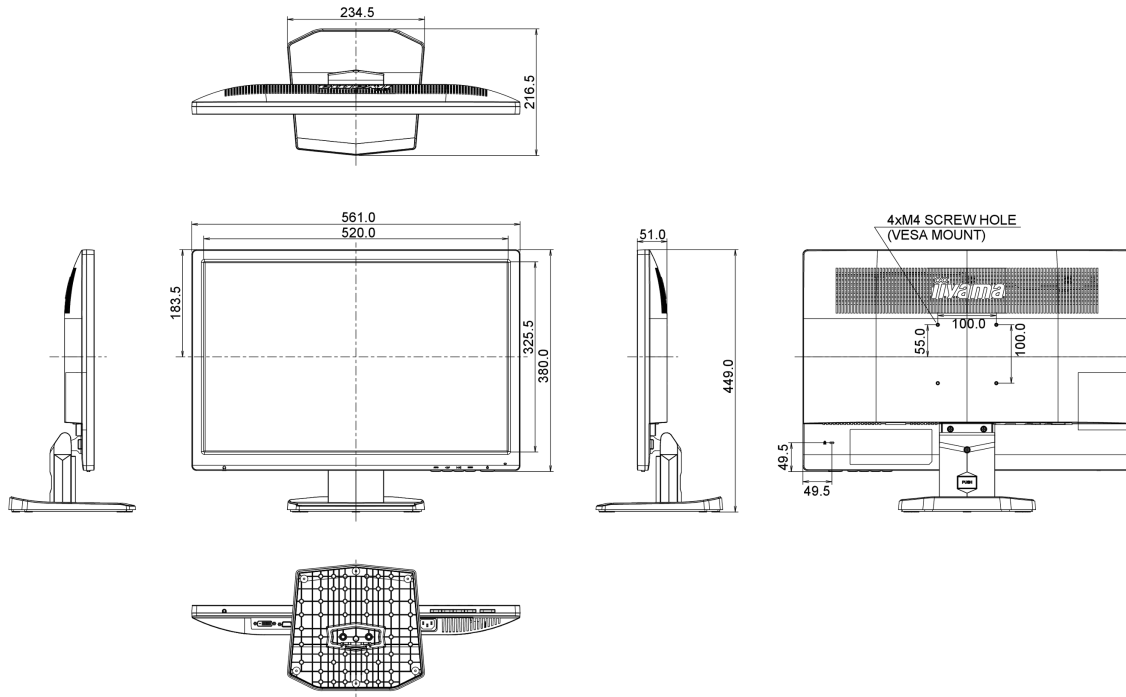

## 08 DIMENSIONES / PESO

Producto dimensiones W x H x D

561 x 449 x 216.5mm

Peso (sin caja)

4.8kg

Código EAN

4948570114634

All trademarks and registered trademarks acknowledged. E & O E. Specification subject to change without notice. All LCD's comply with ISO-9241-307:2008 in connection with pixel defects.