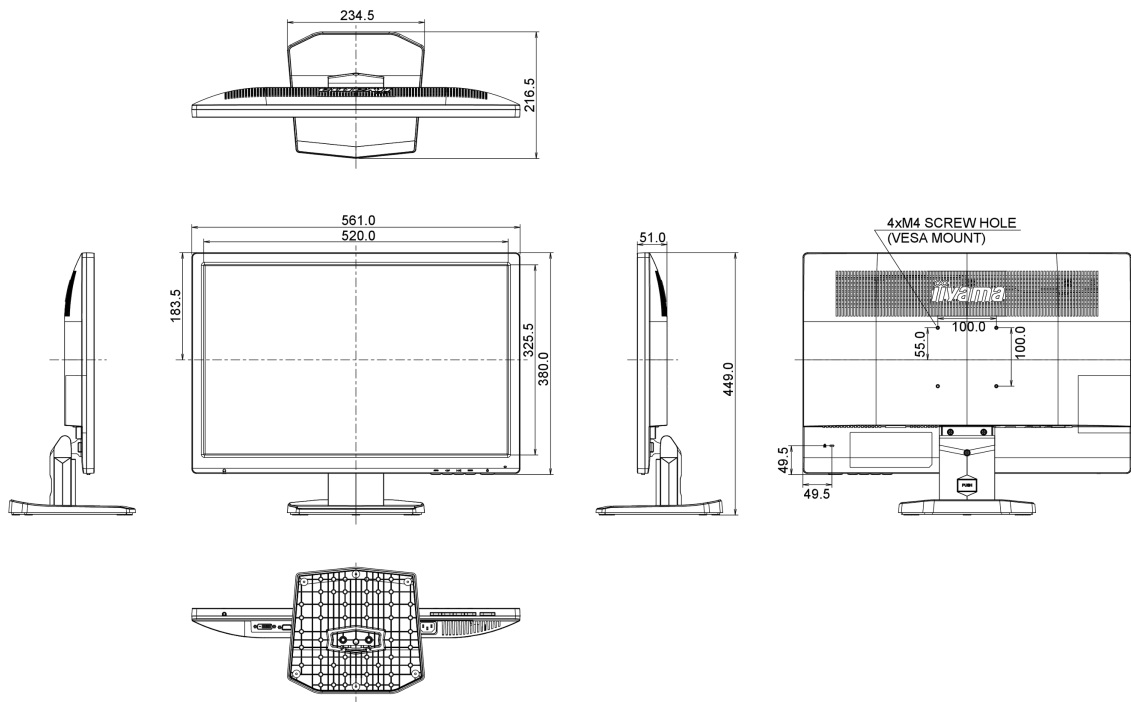

01 DISPLAY CHARACTERISTICS

Diagonal	24.1", 61.13cm
Panel	IPS Technology LED, matte finish
Native resolution	1920 x 1200 (2.3 megapixel)
Aspect ratio	16:10
Panel brightness	250 cd/m ²
Static contrast	1000:1
Advanced contrast	5M:1
Response time (GTG)	4ms
Viewing zone	horizontal/vertical: 178°/178°, right/left: 89°/89°, up/down: 89°/89°
Colour support	16.7mln
Horizontal Sync	30 - 94kHz
Viewable area W x H	518.4 x 324mm, 20.4 x 12.8"
Pixel pitch	0.27mm
Colour	matte

04 MECHANICAL

Display position adjustments	tilt
Tilt angle	22° up; 5° down
VESA mounting	100 x 100mm

05 ACCESSORIES INCLUDED

Cables	power, DVI, Audio, DP
Other	quick start guide, safety guide

06 POWER MANAGEMENT

above 0.1%: Lead

08 DIMENSIONS / WEIGHT**Product dimensions W x H x D**

561 x 449 x 216.5mm

Weight (without box)

4.8kg

EAN code

4948570114634

All trademarks and registered trademarks acknowledged. E & O E. Specification subject to change without notice. All LCD's comply with ISO-9241-307:2008 in connection with pixel defects.