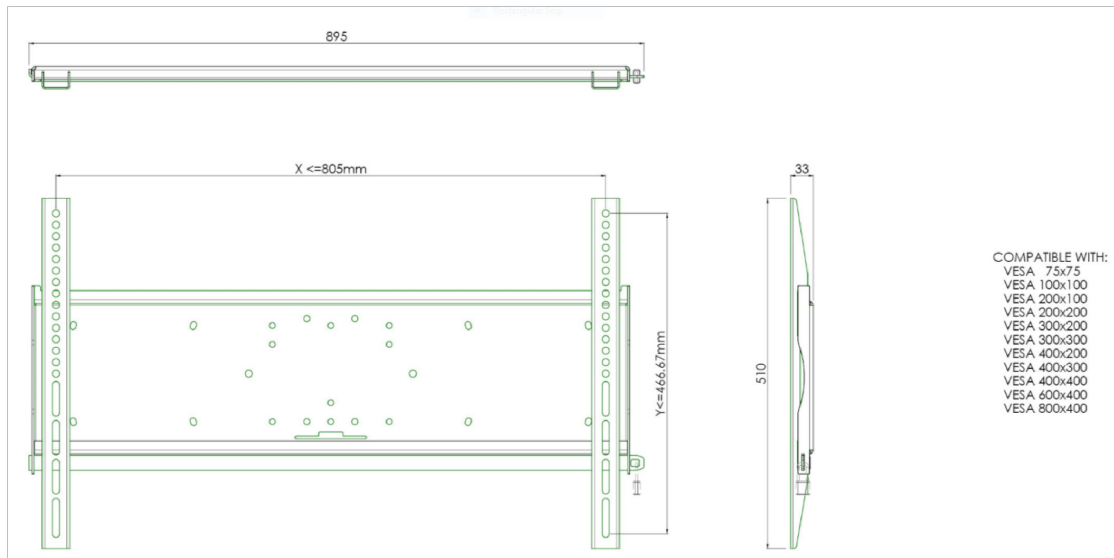

Universal wall mount, max 805x466mm. 125kg

All universal wall mounts are VESA compatible. Besides wall mounting, our wall mounts can be used for ceiling mounting in combination with a tube set, and directly fastened to the stands thanks to its 170 x 140 mm mounting pattern. The mounts include fastening material to secure the mount to the display. Furthermore they include a safety bar or fixation, offering you protection from theft; a padlock is to be added separately.

01 SPECIFICHE TECNICHE

VESA minimo	75 x 75mm
VESA massimo	800 x 400mm

Tutti i marchi e i marchi registrati citati. E & O E. Specifiche soggette a modifiche senza preavviso. Tutti i display LCD è conforme alla norma ISO-9241-307:2008 in connessione con difetti dei pixel.