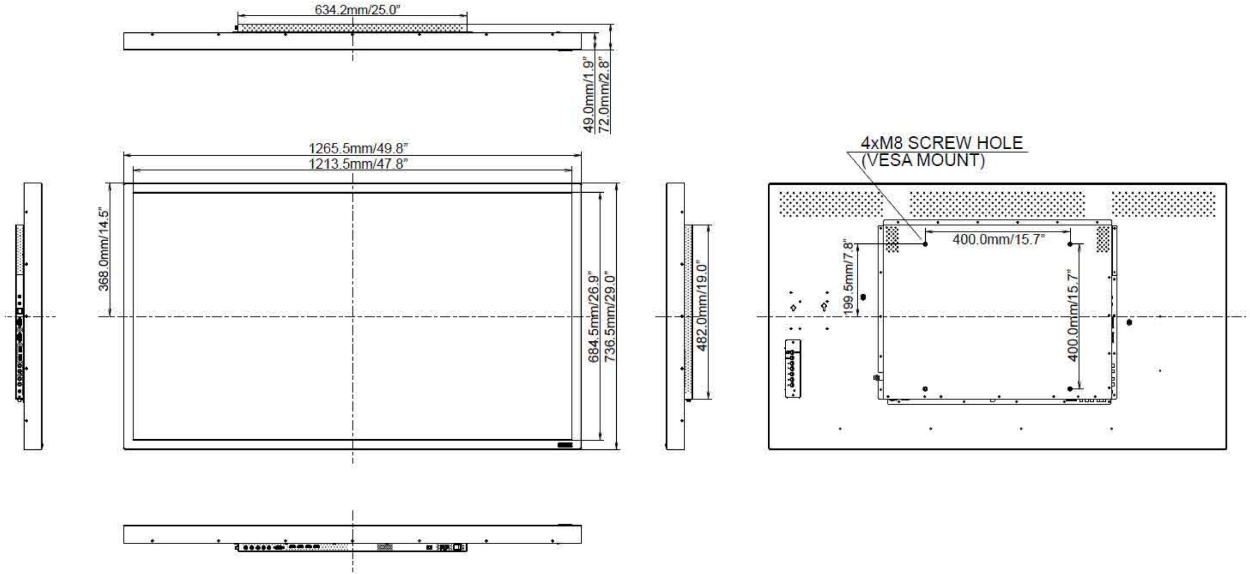

## 09 ÖLÇÜLER / AĞIRLIK

Ürün boyutları G x Y x D 1265.6 x 736.5 x 72mm

Ağırlık (kutu hariç) 37.5kg

EAN kodu 4948570114733

All trademarks and registered trademarks acknowledged. E & O E. Specification subject to change without notice. All LCD's comply with ISO-9241-307:2008 in connection with pixel defects.