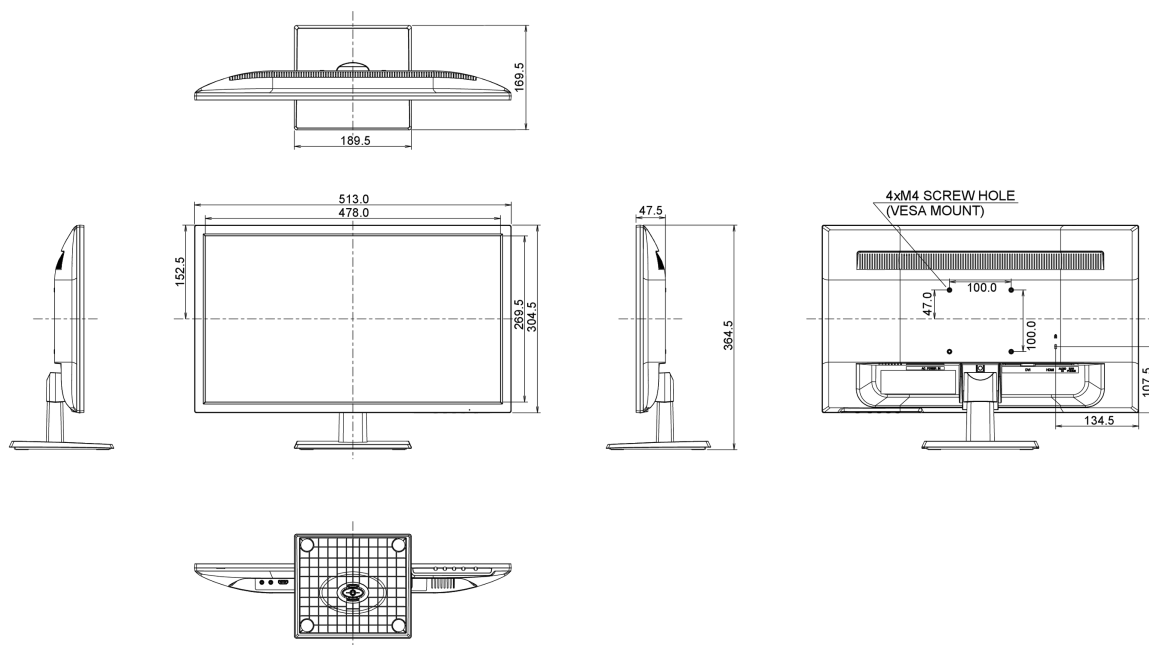

01 DISPLAY CHARACTERISTICS

Diagonal	21.5", 54.7cm
Panel	TN LED, matte finish
Native resolution	1920 x 1080 @75Hz (2.1 megapixel Full HD)
Aspect ratio	16:9
Panel brightness	250 cd/m ²
Static contrast	1000:1
Advanced contrast	12M:1
Response time (GTG)	1ms
Viewing zone	horizontal/vertical: 170°/160°, right/left: 85°/85°, up/down: 80°/80°
Colour support	16.7mIn (sRGB: 99%; NTSC: 72%)
Horizontal Sync	30 - 80kHz
Viewable area W x H	476.6 x 268.1mm, 18.8 x 10.6"
Pixel pitch	0.248mm
Colour	matte

04 MECHANICAL

Display position adjustments	tilt
Tilt angle	22° up; 5° down
VESA mounting	100 x 100mm

05 ACCESSORIES INCLUDED

Cables	power, HDMI, Audio
Other	quick start guide, safety guide

06 POWER MANAGEMENT

08 DIMENSIONS / WEIGHT

Product dimensions W x H x D	513 x 364.5 x 169.5mm
Weight (without box)	3.2kg
EAN code	4948570114757

All trademarks and registered trademarks acknowledged. E & O E. Specification subject to change without notice. All LCD's comply with ISO-9241-307:2008 in connection with pixel defects.