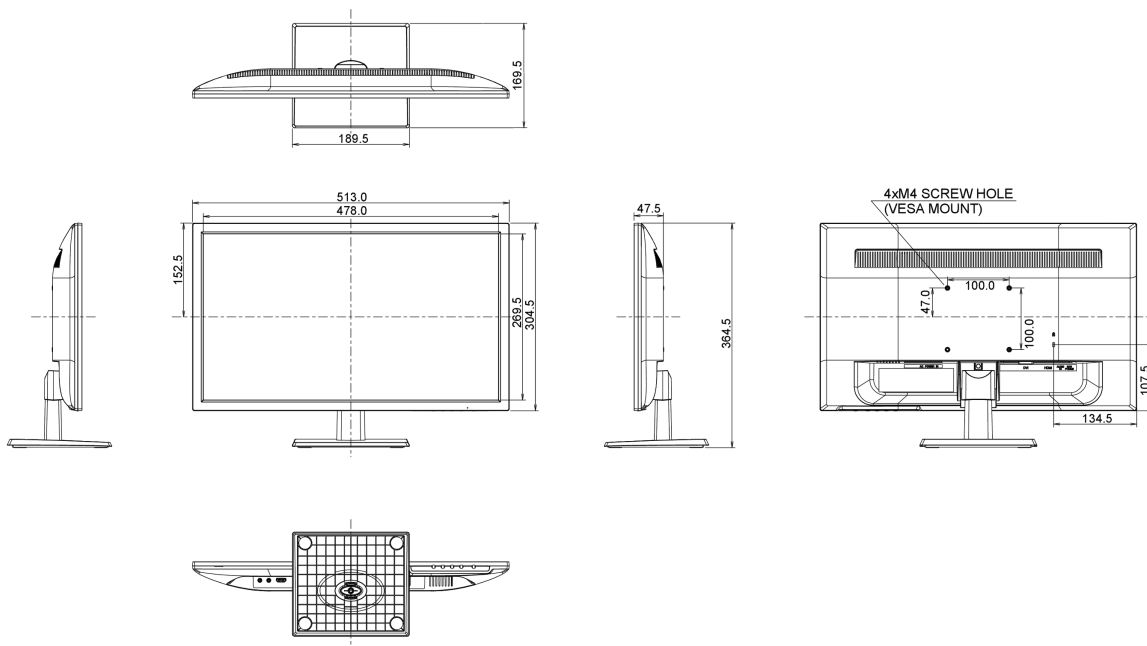

04 MECHANICAL

Display position adjustments	tilt
Tilt angle	22° up; 5° down
VESA mounting	100 x 100mm

05 ACCESSORIES INCLUDED

Cables	power, HDMI, Audio
Other	quick start guide, safety guide

06 POWER MANAGEMENT

08 DIMENSIONS / WEIGHT

Product dimensions W x H x D	513 x 364.5 x 169.5mm
Weight (without box)	3.2kg
EAN code	4948570114757

All trademarks and registered trademarks acknowledged. E & O E. Specification subject to change without notice. All LCD's comply with ISO-9241-307:2008 in connection with pixel defects.