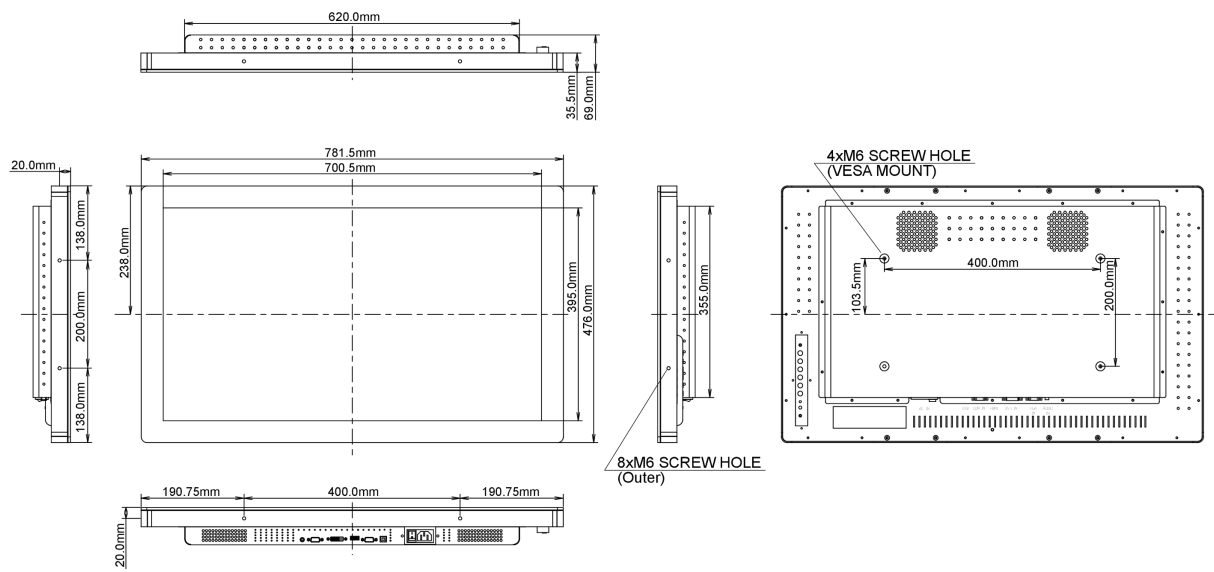

10 MÉRETEK / SÚLY

Termék méretei Sz x H x M	781.5 x 476 x 69mm
Súly (doboz nélkül)	17.3kg
EAN kód	4948570114993

All trademarks and registered trademarks acknowledged. E & O E. Specification subject to change without notice. All LCD's comply with ISO-9241-307:2008 in connection with pixel defects.