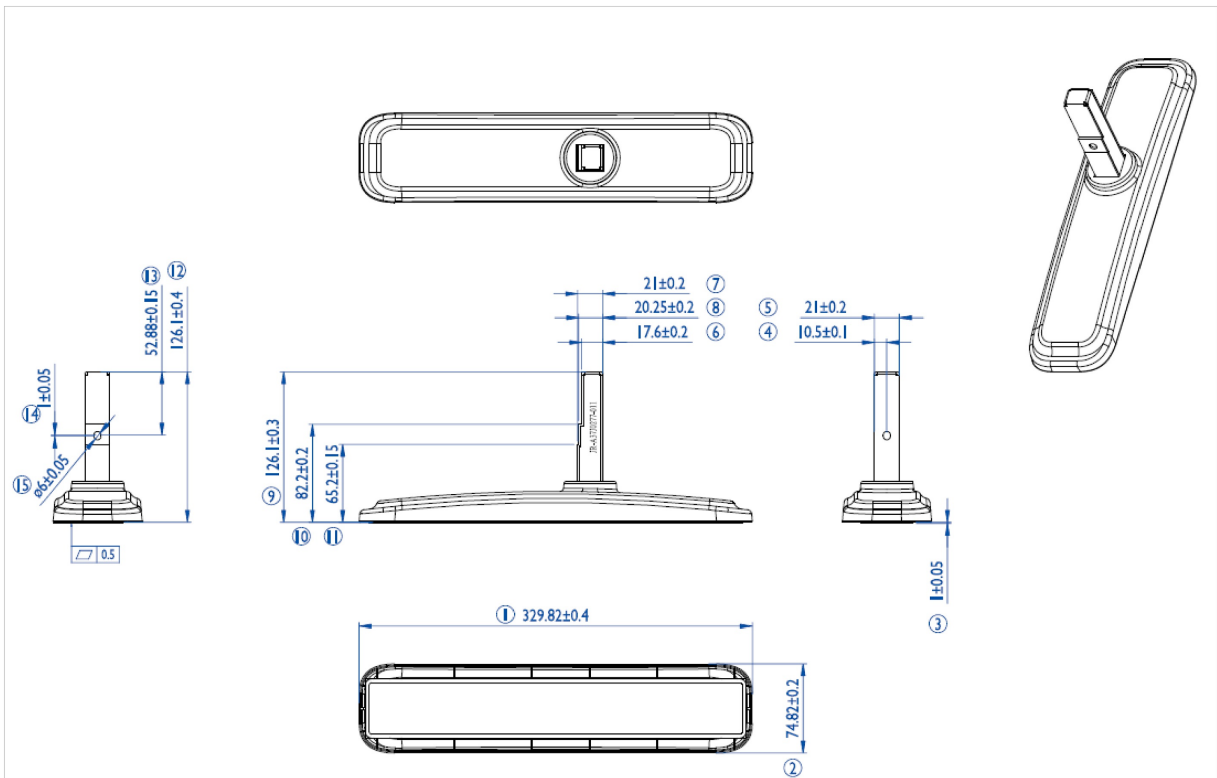

### iiyama desk stands for LFD's up to 55"

Stylish solution for the iiyama large format displays. Easy mounting system for easy installation and stable mounting.

Suitable for the [ProLite LE4340S-B1](#), [LE4840S-B1](#), [LE5540S-B1](#), [LH4281S-B1](#), [LH4981S-B1](#), [LH5581S-B1](#), [LH4282SB-B1](#), [LH4982SB-B1](#), [LH5582SB-B1](#), [LE4340UHS-B1](#), [LE5040UHS-B1](#) & [LE5540UHS-B1](#)

#### 01 TECHNICAL SPECIFICATION

Type	Desk stand
Number of screens	1
Screen size	43" - 55"

## 02 DIMENSIONS / WEIGHT

EAN code

4948570031856

*All trademarks and registered trademarks acknowledged. E & O E. Specification subject to change without notice. All LCD's comply with ISO-9241-307:2008 in connection with pixel defects.*