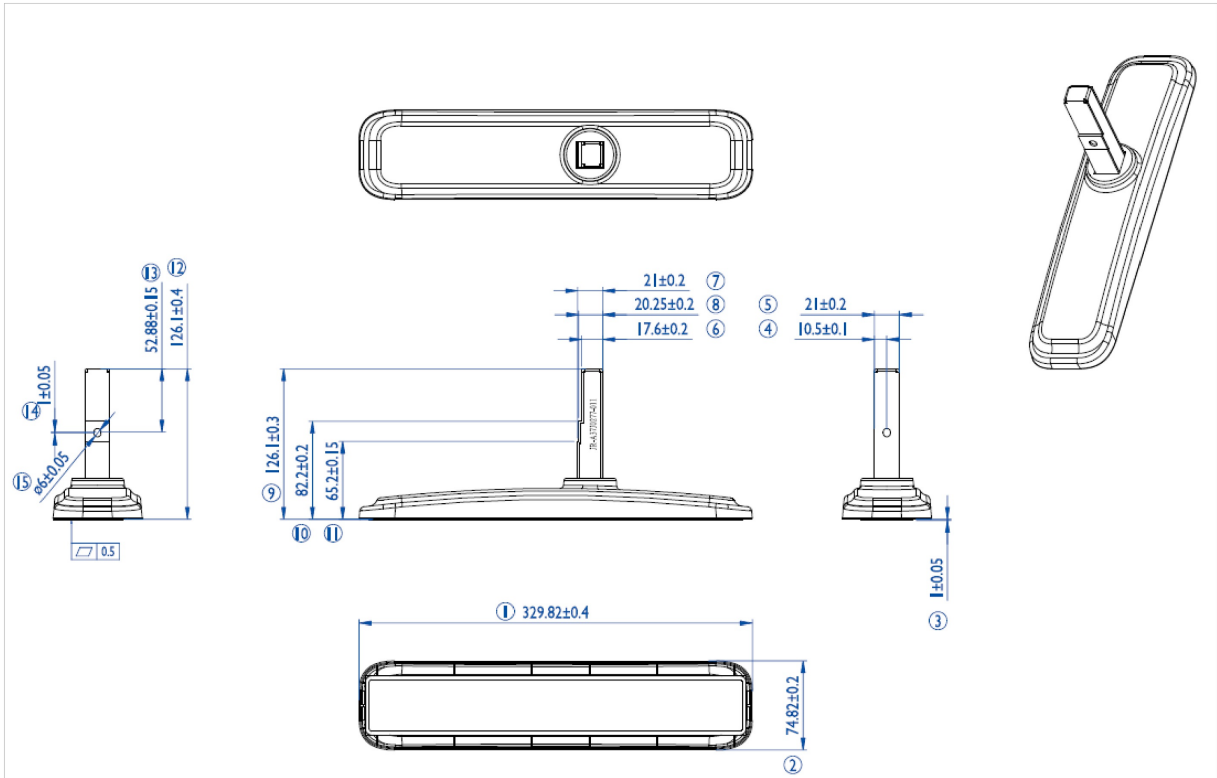

### iiyama desk stands for LFD's up to 55"

Stylish solution for the iiyama large format displays. Easy mounting system for easy installation and stable mounting.

Suitable for the [ProLite LE4340S-B1](#), [LE4840S-B1](#), [LE5540S-B1](#), [LH4281S-B1](#), [LH4981S-B1](#), [LH5581S-B1](#), [LH4282SB-B1](#), [LH4982SB-B1](#), [LH5582SB-B1](#), [LE4340UHS-B1](#), [LE5040UHS-B1](#) & [LE5540UHS-B1](#)

#### 01 TECHNICAL SPECIFICATION

Type	Desk stand
Number of screens	1
Screen size	43" - 55"

## 02 DIMENSIONS / WEIGHT

EAN code

4948570031856

*All trademarks and registered trademarks acknowledged. E & O E. Specification subject to change without notice. All LCD's comply with ISO-9241-307:2008 in connection with pixel defects.*