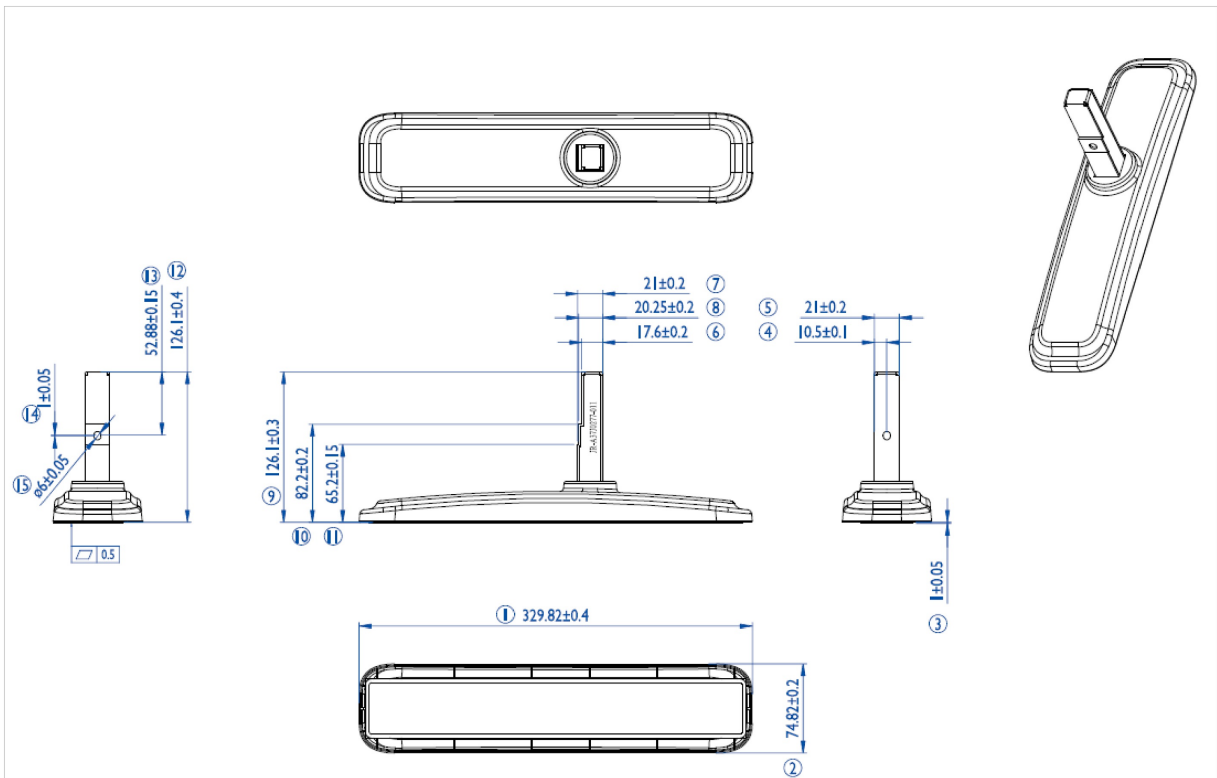

iiyama desk stands for LFD's up to 55"

Stylish solution for the iiyama large format displays. Easy mounting system for easy installation and stable mounting.

Suitable for the [ProLite LE4340S-B1](#), [LE4840S-B1](#), [LE5540S-B1](#), [LH4281S-B1](#), [LH4981S-B1](#), [LH5581S-B1](#), [LH4282SB-B1](#), [LH4982SB-B1](#), [LH5582SB-B1](#), [LE4340UHS-B1](#), [LE5040UHS-B1](#) & [LE5540UHS-B1](#)

01 ESPECIFICACIÓN TÉCNICA

Tipo	Desk stand
Número de pantallas	1
Tamaño de pantalla	43" - 55"

02 DIMENSIONES / PESO

Código EAN

4948570031856

All trademarks and registered trademarks acknowledged. E & O E. Specification subject to change without notice. All LCD's comply with ISO-9241-307:2008 in connection with pixel defects.