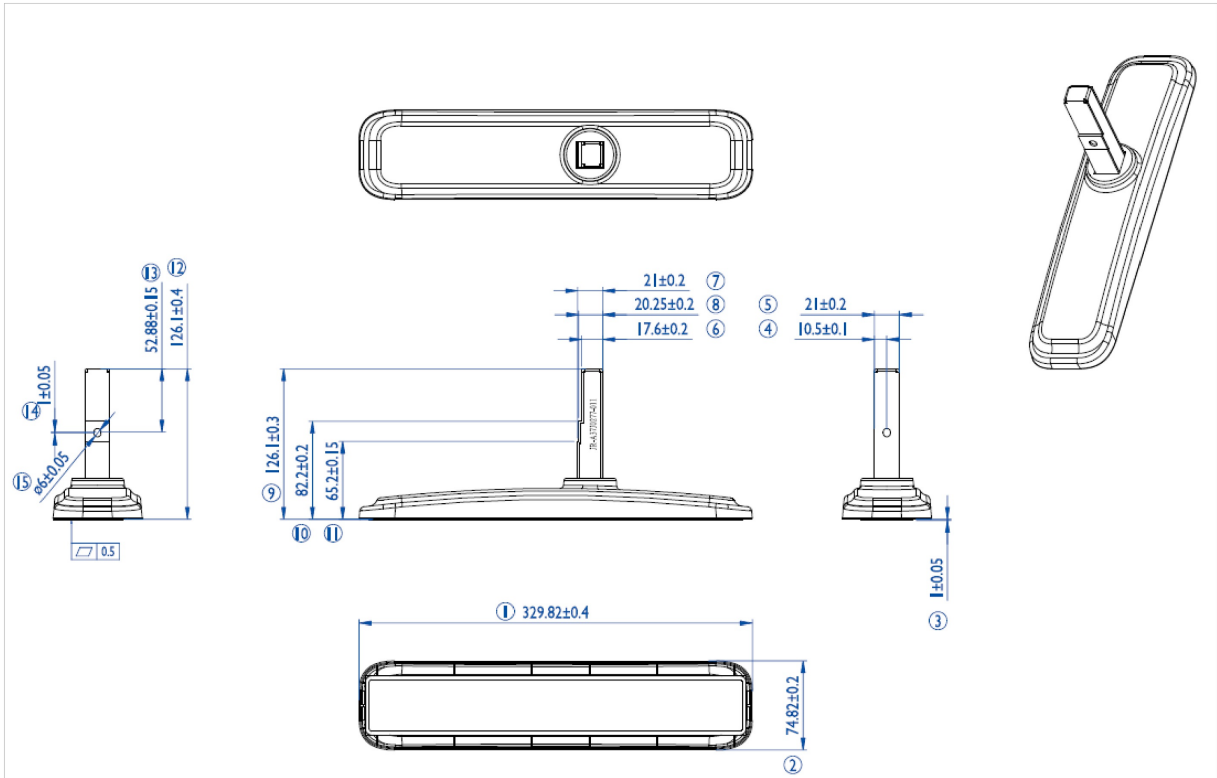

iiyama desk stands for LFD's up to 55"

Stylish solution for the iiyama large format displays. Easy mounting system for easy installation and stable mounting.

Suitable for the [ProLite LE4340S-B1](#), [LE4840S-B1](#), [LE5540S-B1](#), [LH4281S-B1](#), [LH4981S-B1](#), [LH5581S-B1](#), [LH4282SB-B1](#), [LH4982SB-B1](#), [LH5582SB-B1](#), [LE4340UHS-B1](#), [LE5040UHS-B1](#) & [LE5540UHS-B1](#)

01 ESPECIFICACIÓN TÉCNICA

Tipo	Desk stand
Número de pantallas	1
Tamaño de pantalla	43" - 55"

02 DIMENSIONES / PESO

Código EAN

4948570031856

All trademarks and registered trademarks acknowledged. E & O E. Specification subject to change without notice. All LCD's comply with ISO-9241-307:2008 in connection with pixel defects.