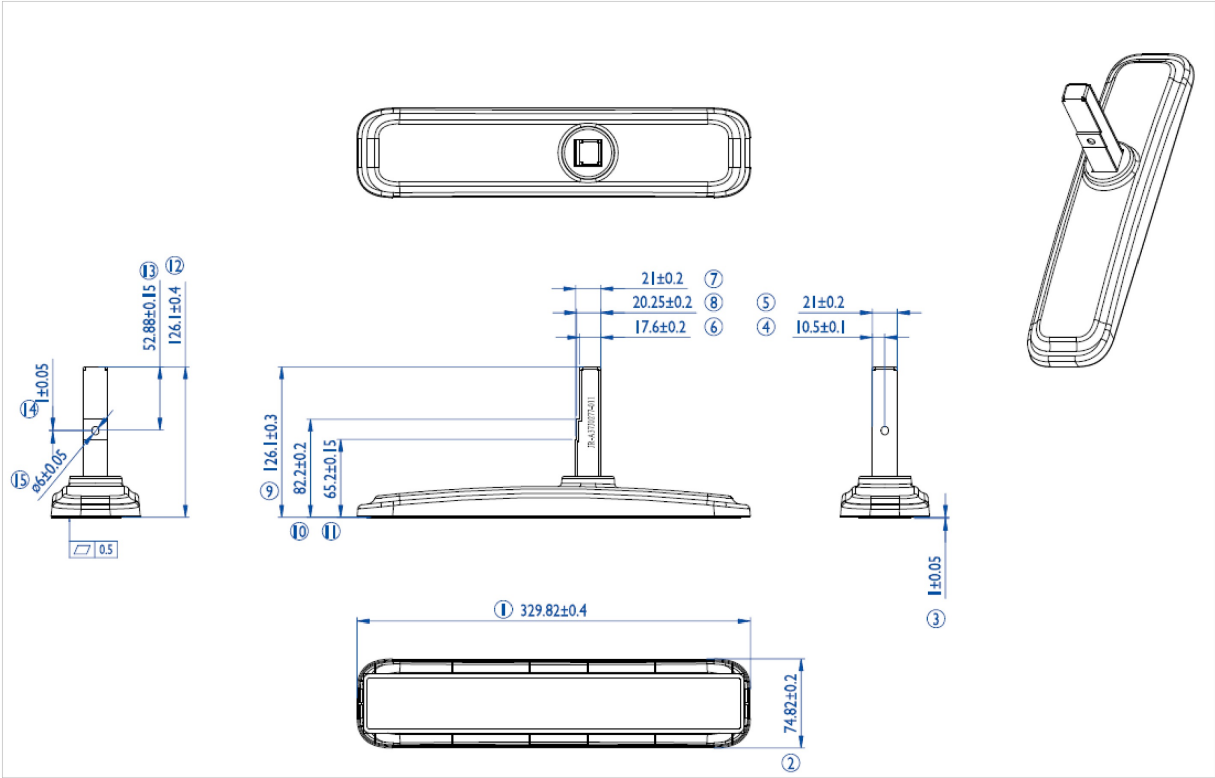

## iiyama desk stands for LFD's up to 55"

Stylish solution for the iiyama large format displays. Easy mounting system for easy installation and stable mounting.

Suitable for the [ProLite LE4340S-B1](#), [LE4840S-B1](#), [LE5540S-B1](#), [LH4281S-B1](#), [LH4981S-B1](#), [LH5581S-B1](#), [LH4282SB-B1](#), [LH4982SB-B1](#), [LH5582SB-B1](#), [LE4340UHS-B1](#), [LE5040UHS-B1](#) & [LE5540UHS-B1](#)

### 01 TECHNIKAI PARAMÉTEREK

Típus	Desk stand
Képernyők száma	1
Képernyő mérete	43" - 55"

02 MÉRETEK / SÚLY

EAN kód

4948570031856

*All trademarks and registered trademarks acknowledged. E & O E. Specification subject to change without notice. All LCD's comply with ISO-9241-307:2008 in connection with pixel defects.*