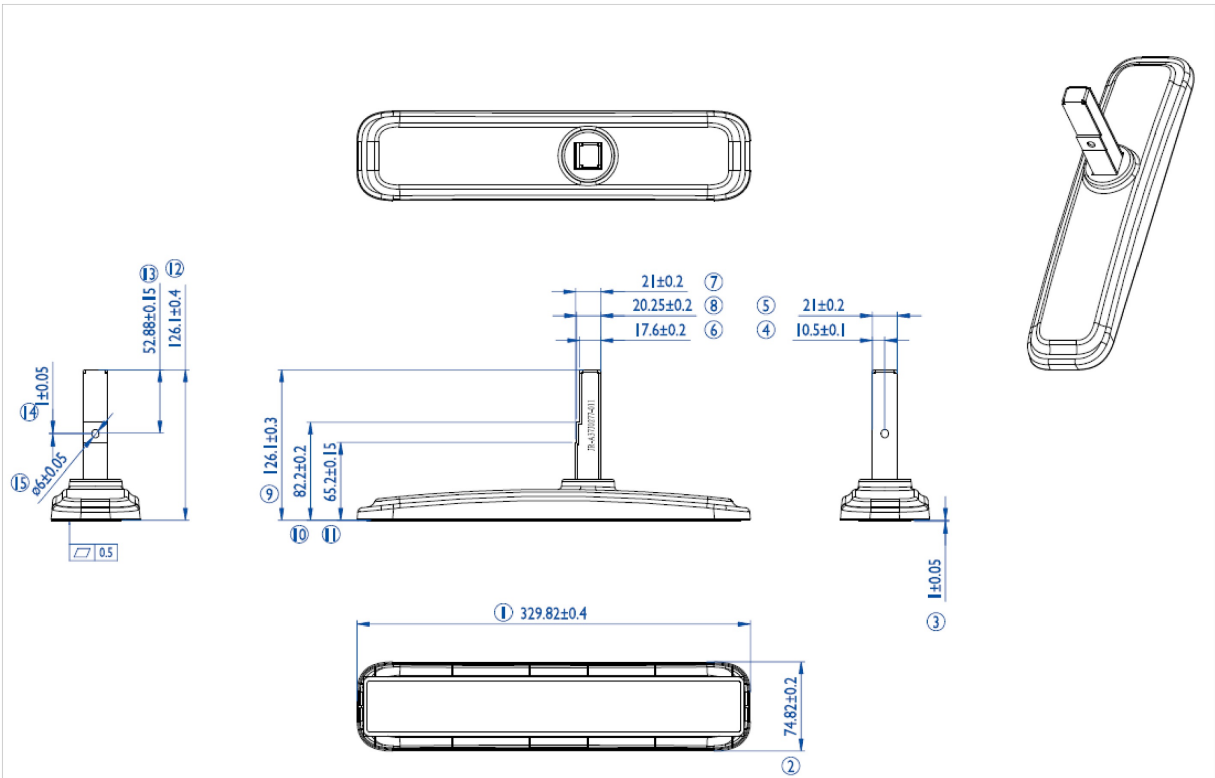

## iiyama desk stands for LFD's up to 55"

Stylish solution for the iiyama large format displays. Easy mounting system for easy installation and stable mounting.

Suitable for the [ProLite LE4340S-B1](#), [LE4840S-B1](#), [LE5540S-B1](#), [LH4281S-B1](#), [LH4981S-B1](#), [LH5581S-B1](#), [LH4282SB-B1](#), [LH4982SB-B1](#), [LH5582SB-B1](#), [LE4340UHS-B1](#), [LE5040UHS-B1](#) & [LE5540UHS-B1](#)

### 01 TECHNIKAI PARAMÉTEREK

Típus	Desk stand
Képernyők száma	1
Képernyő mérete	43" - 55"

02 MÉRETEK / SÚLY

EAN kód

4948570031856

*All trademarks and registered trademarks acknowledged. E & O E. Specification subject to change without notice. All LCD's comply with ISO-9241-307:2008 in connection with pixel defects.*