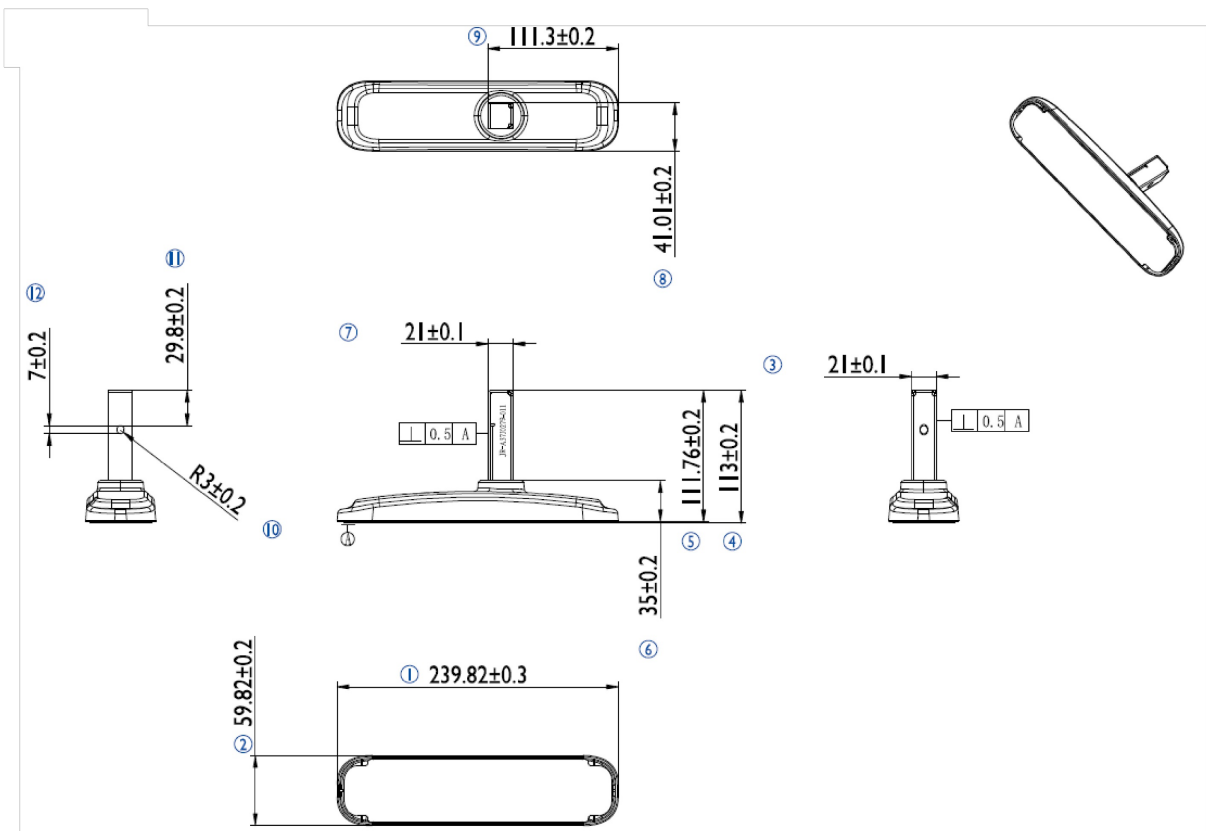

iiyama desk stand for ProLite LE3240S

Stylish solution for the iiyama large format displays. Easy mounting system for easy installation and stable mounting.

01 DIMENSIONES / PESO

Código EAN

4948570032020

All trademarks and registered trademarks acknowledged. E & O E. Specification subject to change without notice. All LCD's comply with ISO-9241-307:2008 in connection with pixel defects.