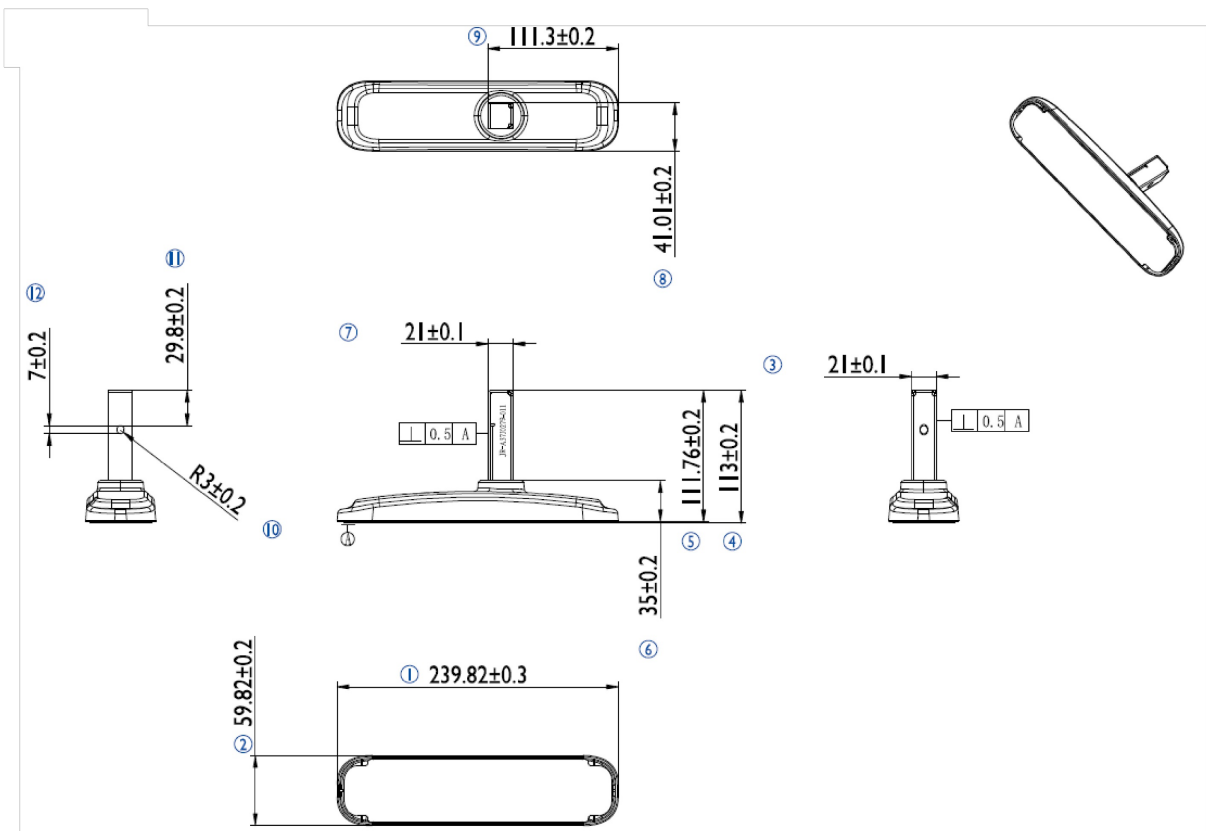

### iiyama desk stand for ProLite LE3240S

Stylish solution for the iiyama large format displays. Easy mounting system for easy installation and stable mounting.

#### 01 DIMENSIONS / WEIGHT

EAN code

4948570032020

*All trademarks and registered trademarks acknowledged. E & O E. Specification subject to change without notice. All LCD's comply with ISO-9241-307:2008 in connection with pixel defects.*