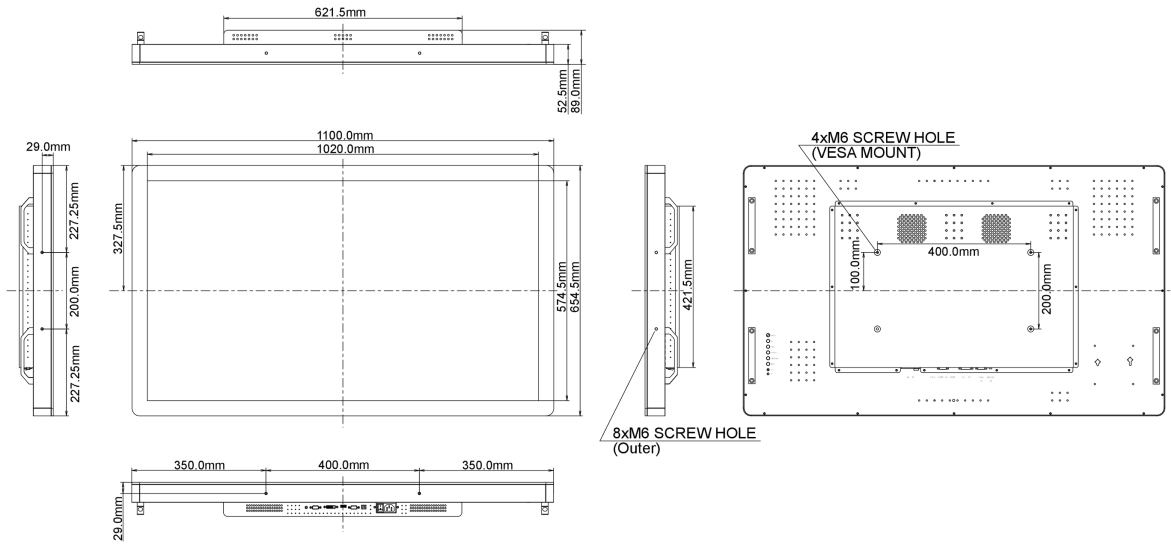

10 DIMENZIJE / TEŽINA

Dimenzije proizvoda Š x V x D	1100 x 654.5 x 89mm
Težina (bez kutije)	34kg
EAN kod	4948570115044

All trademarks and registered trademarks acknowledged. E & O E. Specification subject to change without notice. All LCD's comply with ISO-9241-307:2008 in connection with pixel defects.