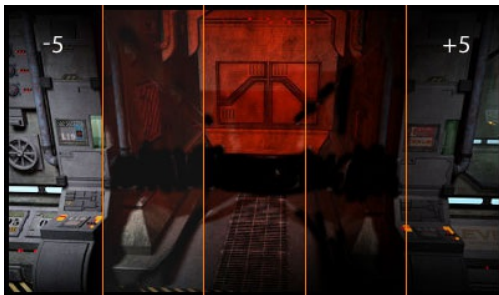

Black Hawk – no evil shall pass

The 24" G-MASTER GE2488HS known as Black Hawk is the perfect companion at your side. Hard-bitten and trust-worthy, it will make your enemies shiver. Famous for being a very capable hunter with extremely good vision the Black Hawk, armed with FreeSync Technology, eliminates your enemies with a stunning 1 ms response time. And if darkness falls across the land, the Black Tuner function allows you to adjust brightness in the dark shades enhancing detail in shadowed areas making sure no foes remain unseen. So login to the world of games, put on your headset and immerse yourself in your favourite game displayed in beautiful clarity.

Black Tuner

The users can adjust the brightness and the dark shades with the Black Tuner, giving greater viewing performance in shadowed areas and helping to spot the enemy earlier.

FreeSync™ Technology

AMD FreeSync™ technology puts an end to choppy gameplay and broken frames with fluid, artifact-free performance at virtually any framerate.

01 DISPLAY CHARACTERISTICS

Diagonal	24", 61cm
Panel	TN LED, matte finish
Native resolution	1920 x 1080 @75Hz (2.1 megapixel Full HD)
Aspect ratio	16:9
Panel brightness	250 cd/m ²
Static contrast	1000:1
Advanced contrast	12M:1
Response time (GTG)	1ms
Viewing zone	horizontal/vertical: 170°/160°, right/left: 85°/85°, up/down: 80°/80°
Colour support	16.7mln
Horizontal Sync	30 - 80kHz
Viewable area W x H	531.4 x 298.9mm, 20.9 x 11.8"
Pixel pitch	0.277mm
Colour	matte