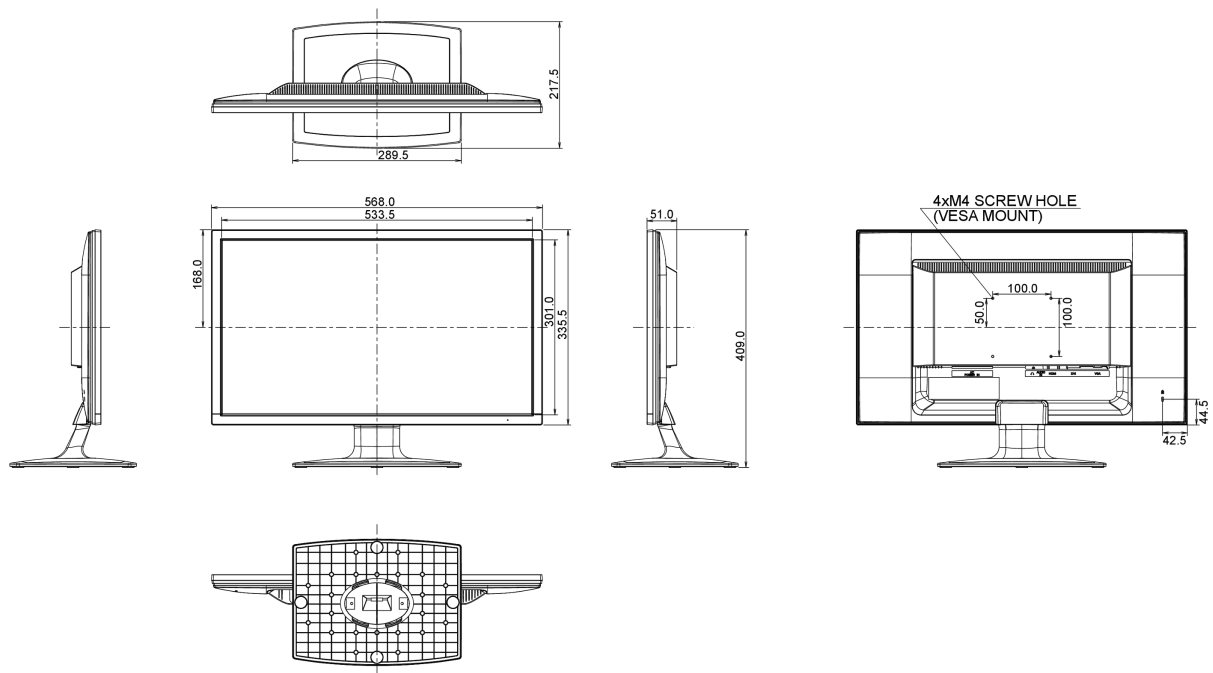

04 MECHANICAL

Display position adjustments	tilt
Tilt angle	20° up; 2° down
VESA mounting	100 x 100mm

05 ACCESSORIES INCLUDED

Cables	power, HDMI, Audio
Other	quick start guide, safety guide

06 POWER MANAGEMENT

08 DIMENSIONS / WEIGHT

Product dimensions W x H x D	568 x 409 x 217.5mm
Weight (without box)	3.5kg
EAN code	4948570114931

All trademarks and registered trademarks acknowledged. E & O E. Specification subject to change without notice. All LCD's comply with ISO-9241-307:2008 in connection with pixel defects.