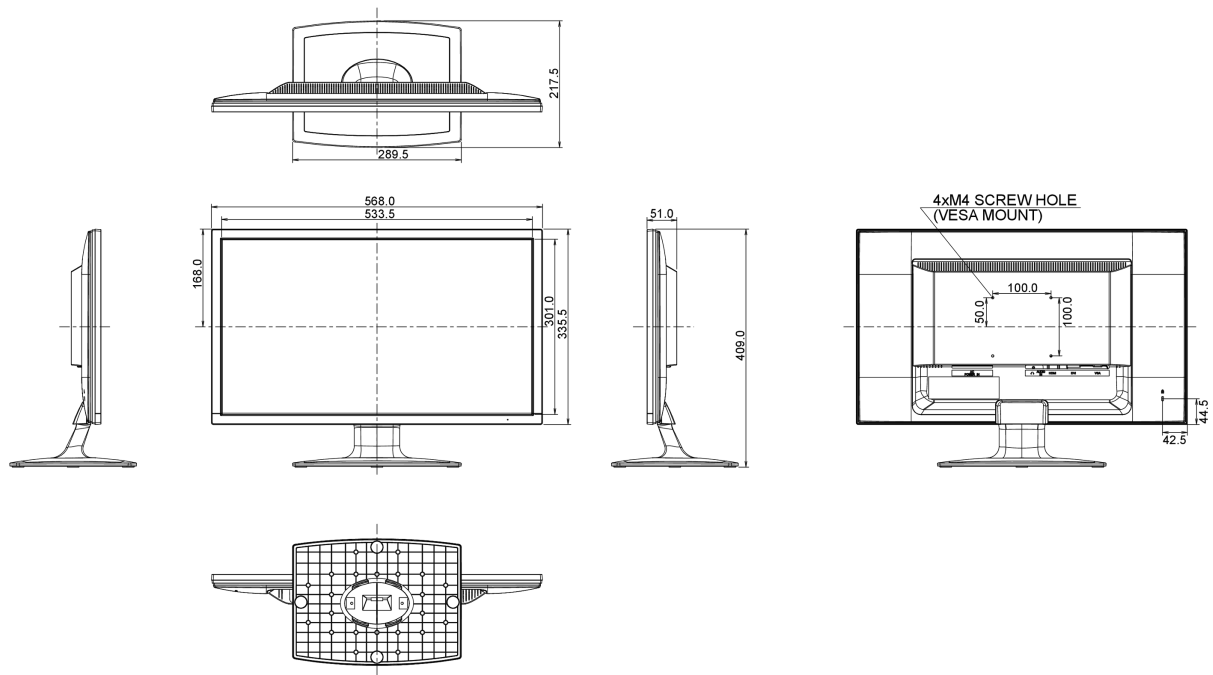

568 x 409 x 217.5mm

Peso (sin caja)

3.5kg

Código EAN

4948570114931

All trademarks and registered trademarks acknowledged. E & O E. Specification subject to change without notice. All LCD's comply with ISO-9241-307:2008 in connection with pixel defects.