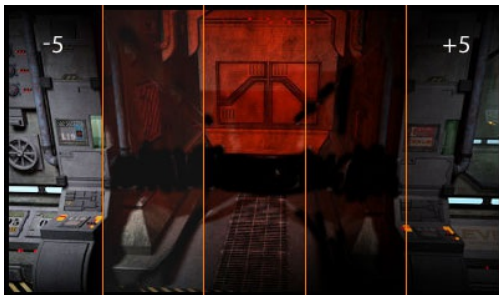

Black Hawk – no evil shall pass

The 24" G-MASTER GE2488HS known as Black Hawk is the perfect companion at your side. Hard-bitten and trust-worthy, it will make your enemies shiver. Famous for being a very capable hunter with extremely good vision the Black Hawk, armed with FreeSync Technology, eliminates your enemies with a stunning 1 ms response time. And if darkness falls across the land, the Black Tuner function allows you to adjust brightness in the dark shades enhancing detail in shadowed areas making sure no foes remain unseen. So login to the world of games, put on your headset and immerse yourself in your favourite game displayed in beautiful clarity.

Black Tuner

The users can adjust the brightness and the dark shades with the Black Tuner, giving greater viewing performance in shadowed areas and helping to spot the enemy earlier.

FreeSync™ Technology

01 DISPLAY CHARACTERISTICS

Diagonal	24", 61cm
Panel	TN LED, matte finish
Native resolution	1920 x 1080 @75Hz (2.1 megapixel Full HD)
Aspect ratio	16:9
Panel brightness	250 cd/m ²
Static contrast	1000:1
Advanced contrast	12M:1
Response time (GTG)	1ms
Viewing zone	horizontal/vertical: 170°/160°, right/left: 85°/85°, up/down: 80°/80°
Colour support	16.7mln
Horizontal Sync	30 - 80kHz
Viewable area W x H	531.4 x 298.9mm, 20.9 x 11.8"
Pixel pitch	0.277mm
Colour	matte