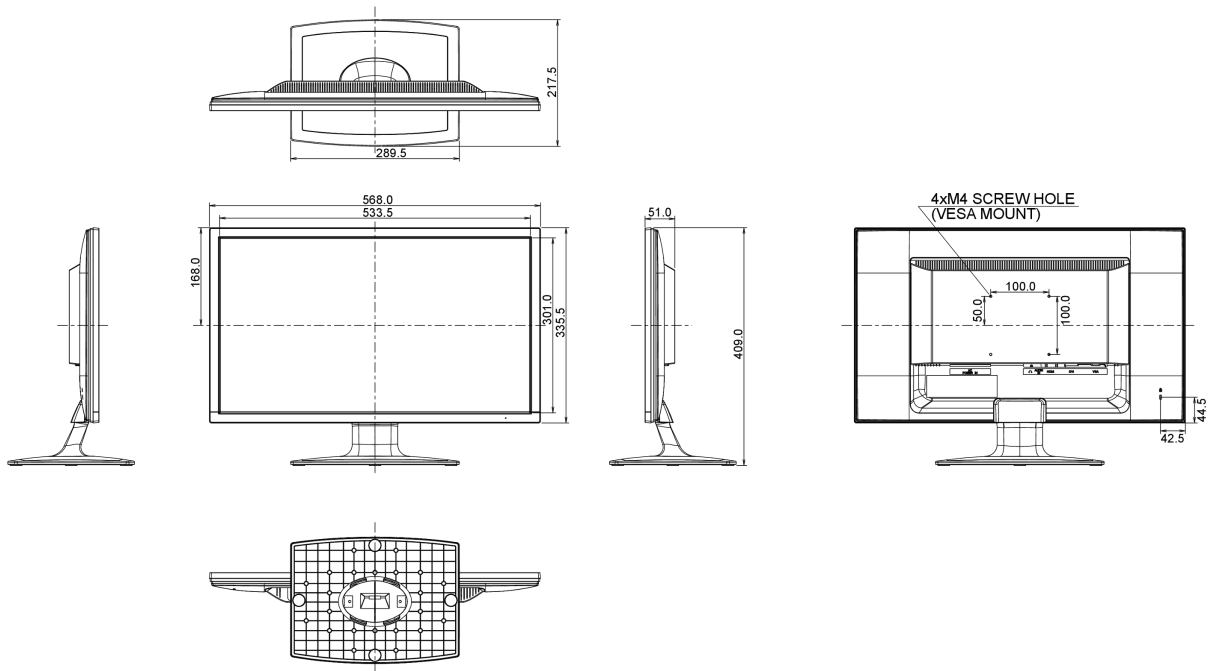

04 MECHANICAL

Display position adjustments	tilt
Tilt angle	20° up; 2° down
VESA mounting	100 x 100mm

05 ACCESSORIES INCLUDED

Cables	power, HDMI, Audio
Other	quick start guide, safety guide

06 POWER MANAGEMENT

08 DIMENSIONS / WEIGHT

Product dimensions W x H x D	568 x 409 x 217.5mm
Weight (without box)	3.5kg
EAN code	4948570114931

All trademarks and registered trademarks acknowledged. E & O E. Specification subject to change without notice. All LCD's comply with ISO-9241-307:2008 in connection with pixel defects.