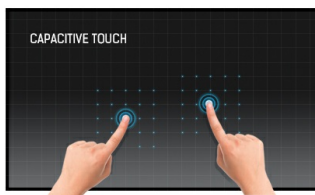

22" P-CAP 10pt touch screen featuring IPS panel technology

With its Full HD (1920x1080) resolution and accurate Projective Capacitive 10 point touch technology, the ProLite T2252MSC-B1 delivers seamless and accurate touch response. Featuring IPS LCD screen technology, it offers exceptional colour performance and wide viewing angles, making it a perfect choice for a vast array of interactive applications. The flexible stand can be positioned at several angles creating a comfortable and ergonomic user experience. In addition, the edge-to-edge glass and ultra slim design creates an eye-catching finish. The ProLite T2252MSC-B1 is the ideal solution for interactive signage, instore retail, POS and interactive presentations.