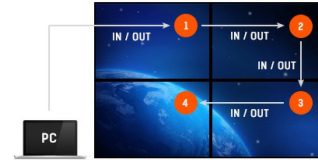

Последовательное подключение (daisy chain)

Последовательное подключение (daisy chain) представляет собой схему, в которой несколько устройств соединены друг с другом последовательно или в кольцо. Оно позволяет подключить несколько устройств, используя одно соединение между каждыми двумя устройствами через кабель. Сигнальный кабель с выхода одного устройства подключается ко входу следующего. Соединение между двумя устройствами только одним кабелем обеспечивает простую и аккуратную установку.