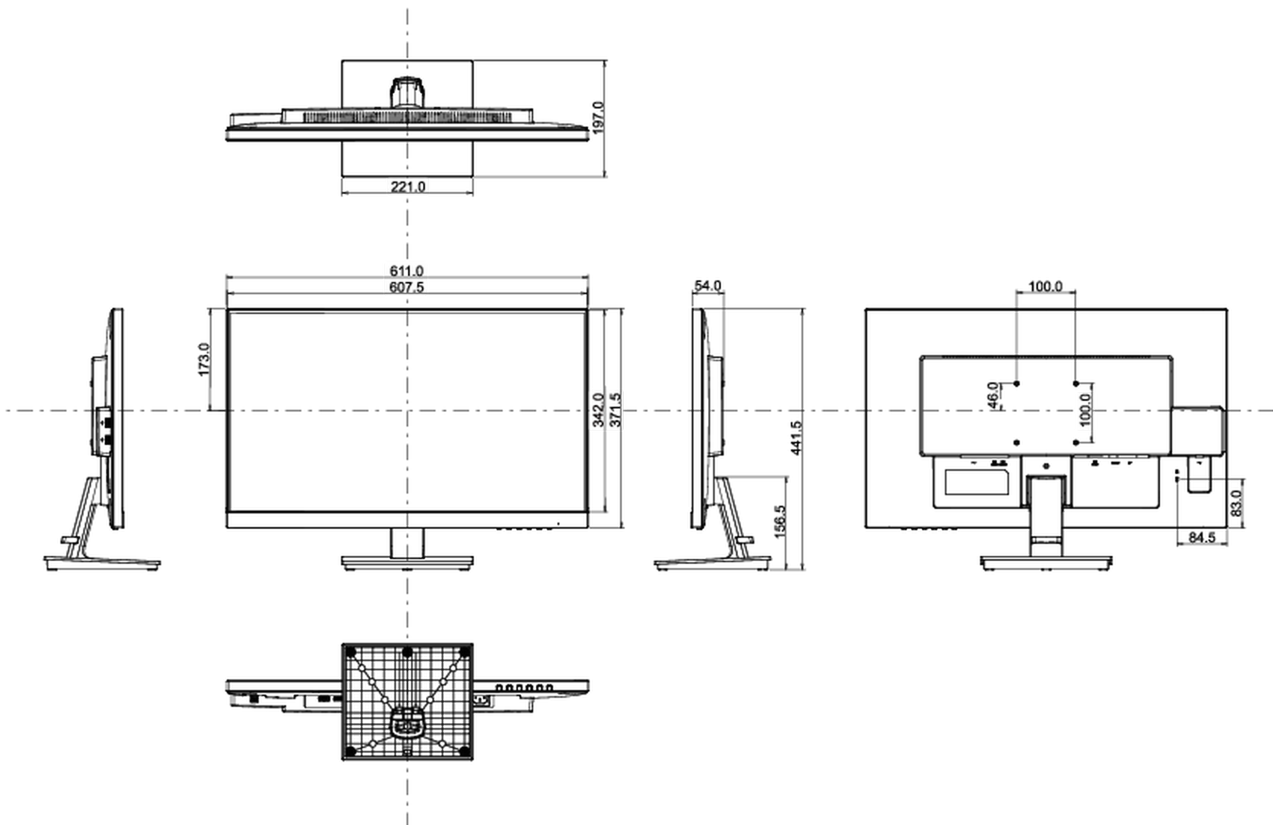

690 x 140 x 451mm

Težina (bez kutije)

5kg

Težina (sa kutijom)

7kg

EAN kod

4948570115204

All trademarks and registered trademarks acknowledged. E & O E. Specification subject to change without notice. All LCD's comply with ISO-9241-307:2008 in connection with pixel defects.