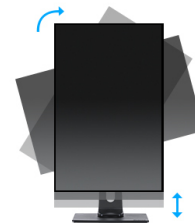

24'' monitor with an integrated web camera and microphone

The XB2472HSUC is a high-end desktop monitor for demanding users looking for a high quality screen assuring seamless compatibility with any video or web conferencing software. The VA matrix offers wide viewing angles and sharp contrast. The blue light reducer function with flicker free LCD technology reduces eye strain and offers a more comfortable viewing experience. Supplied with a height-adjustable stand featuring swivel and pivot functions, allows you to adjust the position of the screen to your preferences. Furthermore, the versatile connectivity options assure cross platform compatibility (VGA, DVI, DisplayPort and USB hub) and make the XB2472HSUC the right panel to choose for your connected workplace.

Webcam & Microphone

The web camera and microphone guarantee seamless compatibility with any video or web conferencing platforms.

HAS + Pivot

With a height adjustable stand you will create an ergonomic work posture and position that meets all health and safety requirements. This will not only prevent any health issues but will also increase your productivity. The pivot function allows the screen to rotate from landscape to portrait orientation. This functionality can be useful if the application requires more height than width.

01 DISPLAY CHARACTERISTICS

Diagonal	23.6", 59.8cm
Panel	VA LED, matte finish
Native resolution	1920 x 1080 (2.1 megapixel Full HD)
Aspect ratio	16:9
Panel brightness	250 cd/m ²
Static contrast	3 000:1
Advanced contrast	12M:1
Response time (GTG)	6ms
Viewing zone	horizontal/vertical: 178°/178°, right/left: 89°/89°, up/down: 89°/89°
Colour support	16.7mIn (sRGB: 99%; NTSC: 72%)
Horizontal Sync	30 - 94kHz
Viewable area W x H	521.28 x 293.2mm, 20.5 x 11.5"
Pixel pitch	0.2715mm
Colour	matte