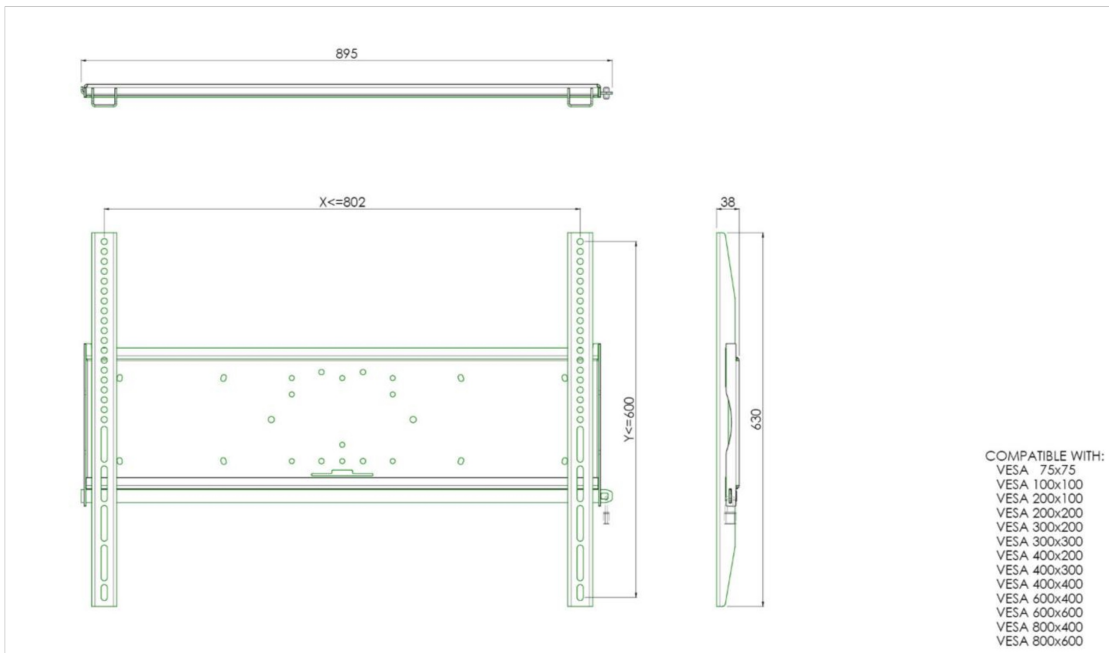

### Universal wall mount, max 800x600mm. 125kg

All universal wall mounts are VESA compatible. Besides wall mounting, our wall mounts can be used for ceiling mounting in combination with a tube set, and directly fastened to the stands thanks to its 170x140mm mounting pattern. The mounts include fastening material to secure the mount to the display. Furthermore they include a safety bar or fixation, offering you protection from theft; a padlock is to be added separately.

#### 01 TECHNICAL SPECIFICATION

Max weight capacity	125kg / monitor
VESA minimum	75 x 75mm
VESA maximum	800 x 600mm

02 DIMENSIONS / WEIGHT

Weight (without box)

9kg

*All trademarks and registered trademarks acknowledged. E & O E. Specification subject to change without notice. All LCD's comply with ISO-9241-307:2008 in connection with pixel defects.*