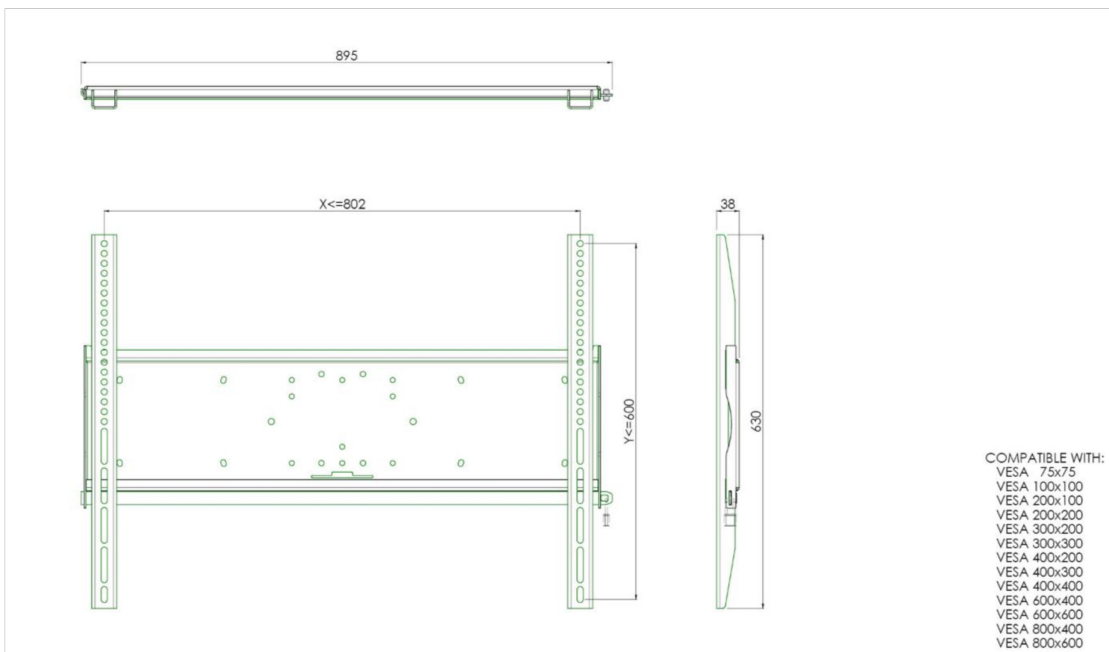

### Universal wall mount, max 800x600mm. 125kg

All universal wall mounts are VESA compatible. Besides wall mounting, our wall mounts can be used for ceiling mounting in combination with a tube set, and directly fastened to the stands thanks to its 170x140mm mounting pattern. The mounts include fastening material to secure the mount to the display. Furthermore they include a safety bar or fixation, offering you protection from theft; a padlock is to be added separately.

#### 01 TECHNICAL SPECIFICATION

Max weight capacity	125kg / monitor
VESA minimum	75 x 75mm
VESA maximum	800 x 600mm

02 DIMENSIONS / WEIGHT

Weight (without box)

9kg

*All trademarks and registered trademarks acknowledged. E & O E. Specification subject to change without notice. All LCD's comply with ISO-9241-307:2008 in connection with pixel defects.*