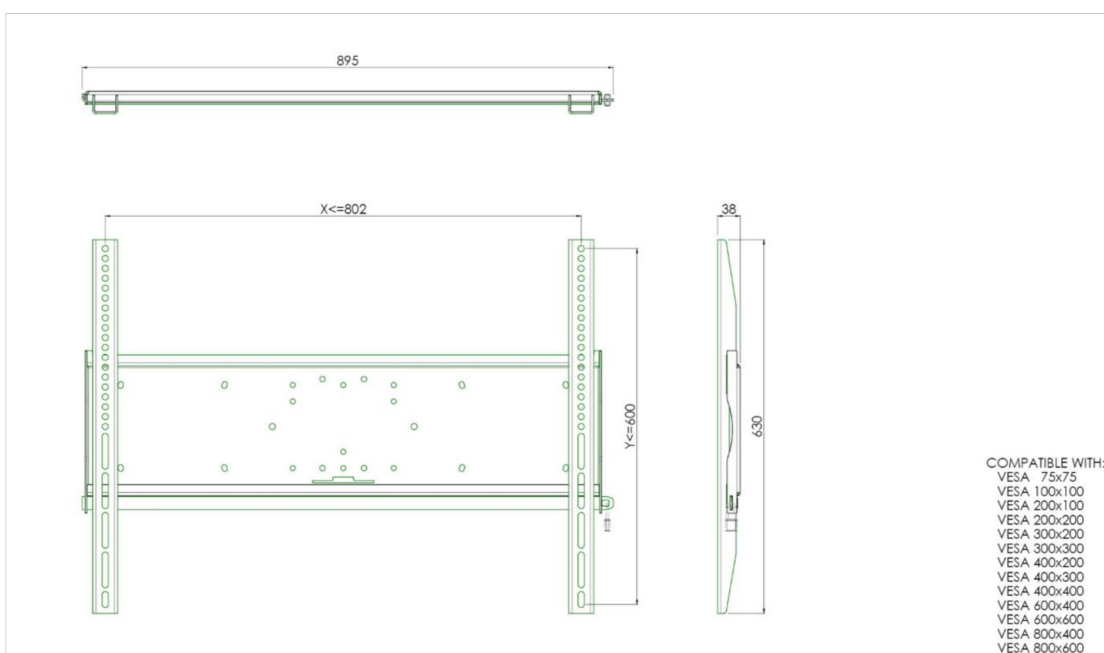

### Universal wall mount, max 800x600mm. 125kg

All universal wall mounts are VESA compatible. Besides wall mounting, our wall mounts can be used for ceiling mounting in combination with a tube set, and directly fastened to the stands thanks to its 170x140mm mounting pattern. The mounts include fastening material to secure the mount to the display. Furthermore they include a safety bar or fixation, offering you protection from theft; a padlock is to be added separately.

#### 01 TECHNIKAI PARAMÉTEREK

Maximális teherbírás	125kg / monitor
VESA minimum	75 x 75mm
VESA maximum	800 x 600mm

## 02 MÉRETEK / SÚLY

Súly (doboz nélkül)

9kg

*All trademarks and registered trademarks acknowledged. E & O E. Specification subject to change without notice. All LCD's comply with ISO-9241-307:2008 in connection with pixel defects.*