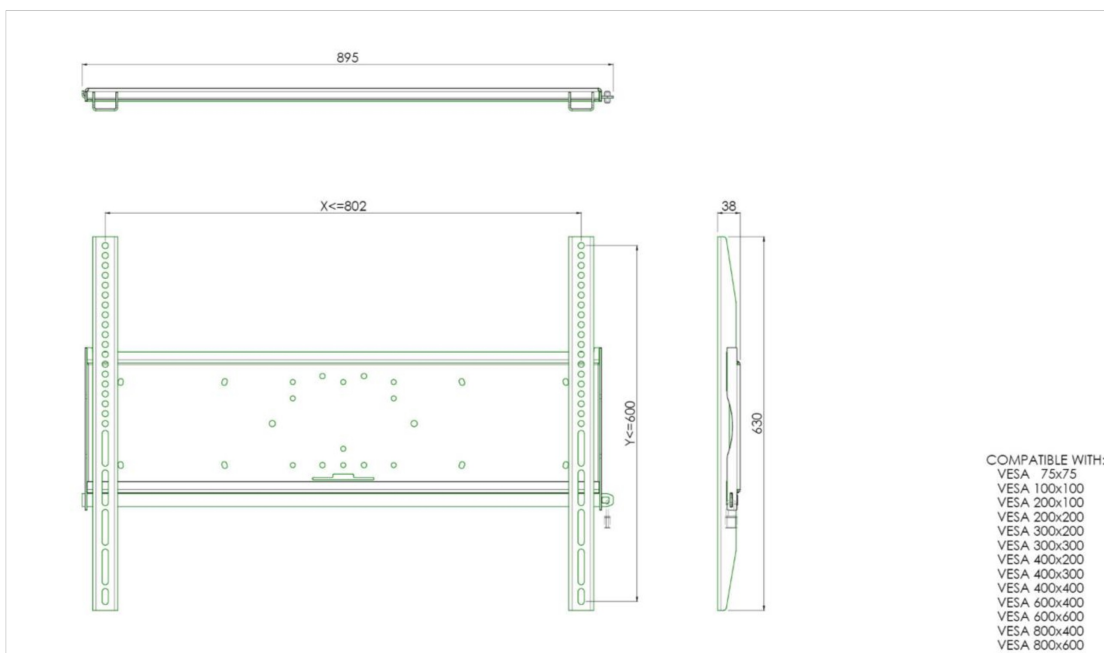

### Universal wall mount, max 800x600mm. 125kg

All universal wall mounts are VESA compatible. Besides wall mounting, our wall mounts can be used for ceiling mounting in combination with a tube set, and directly fastened to the stands thanks to its 170x140mm mounting pattern. The mounts include fastening material to secure the mount to the display. Furthermore they include a safety bar or fixation, offering you protection from theft; a padlock is to be added separately.

#### 01 TECHNIKAI PARAMÉTEREK

Maximális teherbírás	125kg / monitor
VESA minimum	75 x 75mm
VESA maximum	800 x 600mm

## 02 MÉRETEK / SÚLY

Súly (doboz nélkül)

9kg

*All trademarks and registered trademarks acknowledged. E & O E. Specification subject to change without notice. All LCD's comply with ISO-9241-307:2008 in connection with pixel defects.*