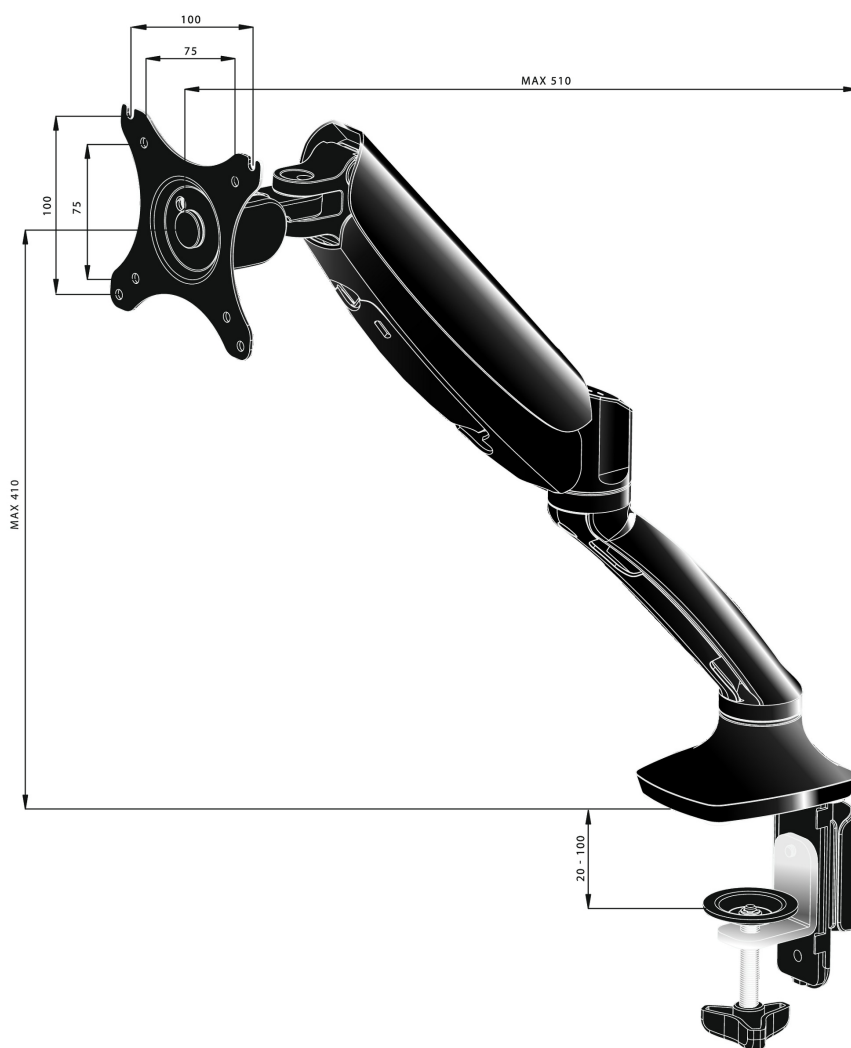

Sleek and stylish single gas spring monitor arm

The iiyama DS3001C-B1 is a desk mount (grommet or clamp) for flat screens up to 27". Using the arm guarantees you gain additional space on your desk and the cable management system helps to keep the workplace tidy. But more importantly, offering broad adjustment capabilities including tilt, swivel, height and rotation, the arm makes sure you can easily adjust the screen position to your preferences assuring ergonomic body posture.

01 TECHNIKAI PARAMÉTEREK

Típus	gas spring desk mount for desktop monitor
Képernyők száma	1
Asztali állvány	desk clamp or desk grommet
Képernyő mérete	10" - 27"
Magasság beállítása	0 - 410mm
Képernyő elforgatása	PIVOT 90°
Billentés	-85° - 15°
Forgatás	360°
Maximális teherbírás	5kg / monitor
VESA minimum	75 x 75mm
VESA maximum	100 x 100mm

02 MÉRETEK / SÚLY

EAN kód

4948570032105

All trademarks and registered trademarks acknowledged. E & O E. Specification subject to change without notice. All LCD's comply with ISO-9241-307:2008 in connection with pixel defects.