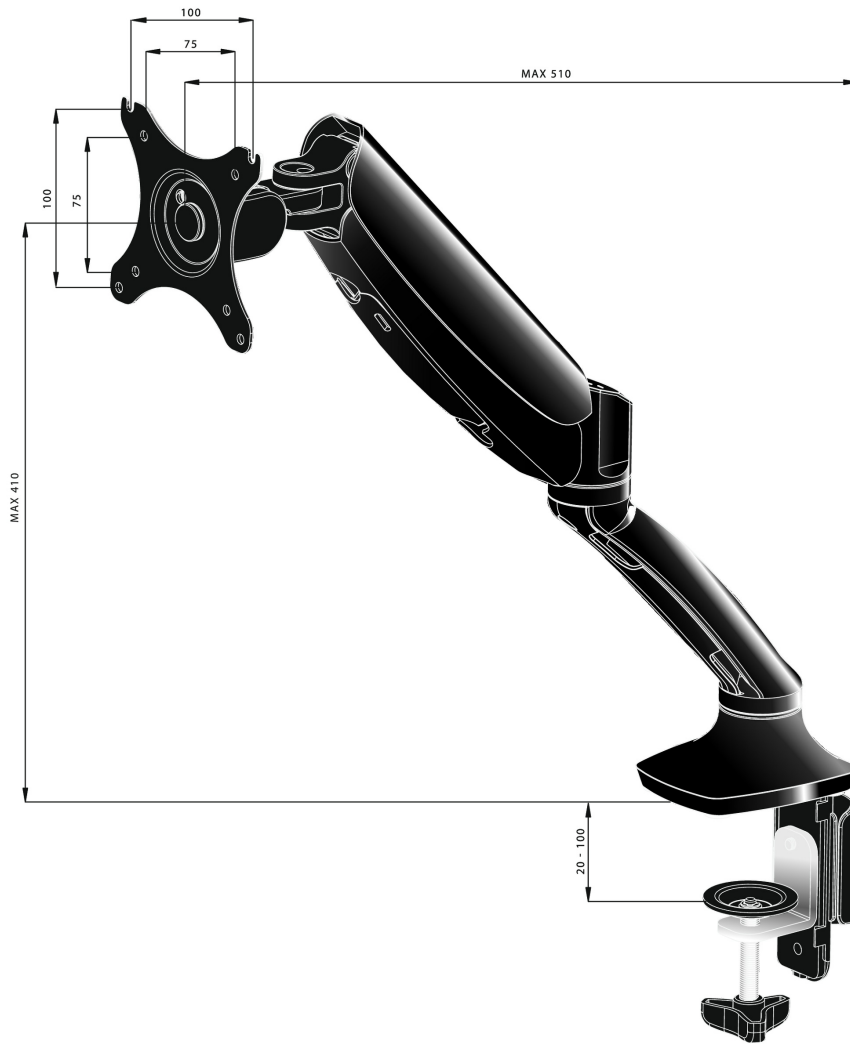

All trademarks and registered trademarks acknowledged. E & O E. Specification subject to change without notice. All LCD's comply with ISO-9241-307:2008 in connection with pixel defects.

© IIYAMA CORPORATION. ALL RIGHTS RESERVED