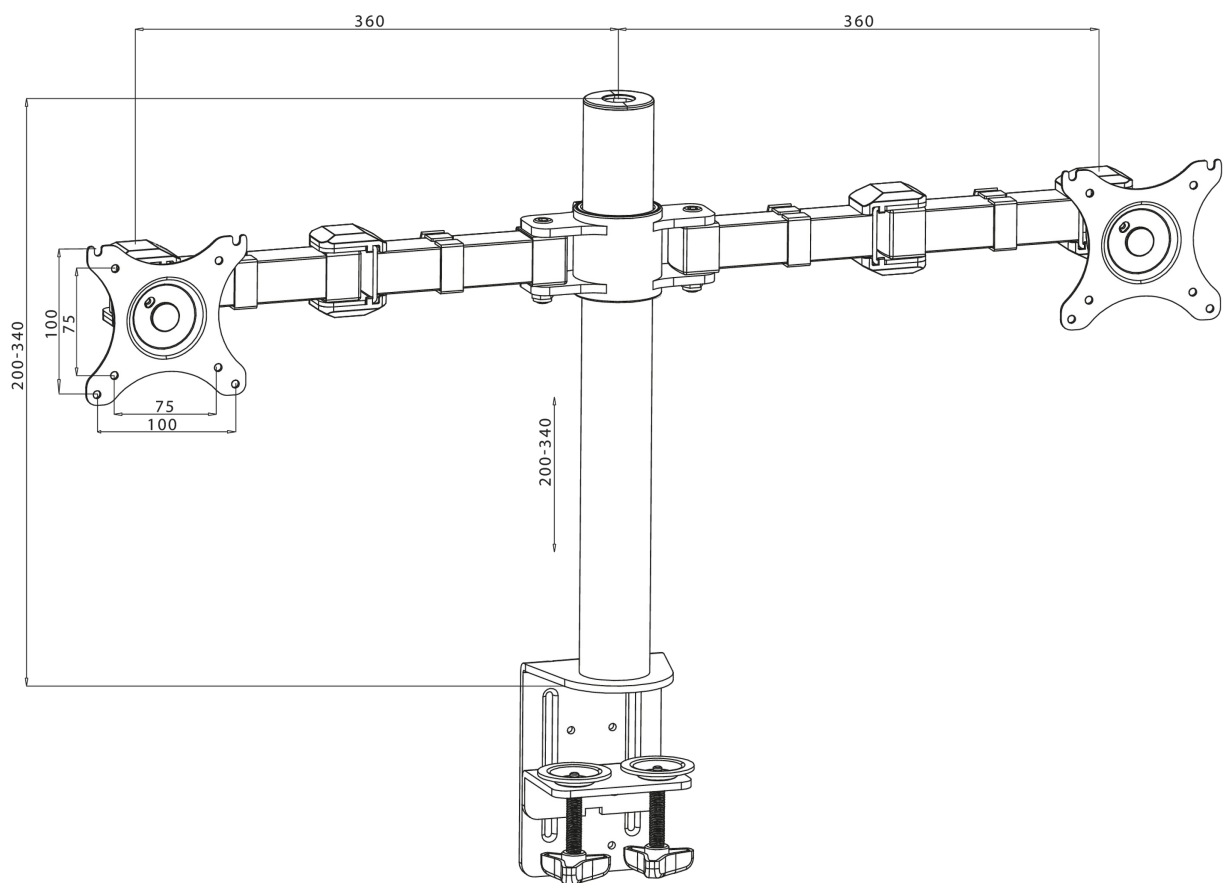

Simple and functional dual desktop arm

The iiyama DS1002C-B1 is a desk mount (clamp) for two flat screens up to 30". Thanks to the arm you can save space on your desk and the cable management system helps to keep your workplace tidy. Broad adjustment capabilities, including tilt, swivel, height and rotation, the arm offers, allow you to easily adjust the position of the screens to your preferences assuring comfortable and healthy body posture.

01 TECHNIKAI PARAMÉTEREK

Típus	desk mount for desktop monitor
Képernyők száma	2
Asztali állvány	desk clamp
Képernyő mérete	10" - 30"
Magasság beállítása	200 - 400mm
Képernyő elforgatása	PIVOT 90°
Billentés	-85° - 15°
Forgatás	180°
Maximális teherbírás	10kg / monitor
VESA minimum	75 x 75mm
VESA maximum	100 x 100mm

02 MÉRETEK / SÚLY

EAN kód

4948570032082

All trademarks and registered trademarks acknowledged. E & O E. Specification subject to change without notice. All LCD's comply with ISO-9241-307:2008 in connection with pixel defects.