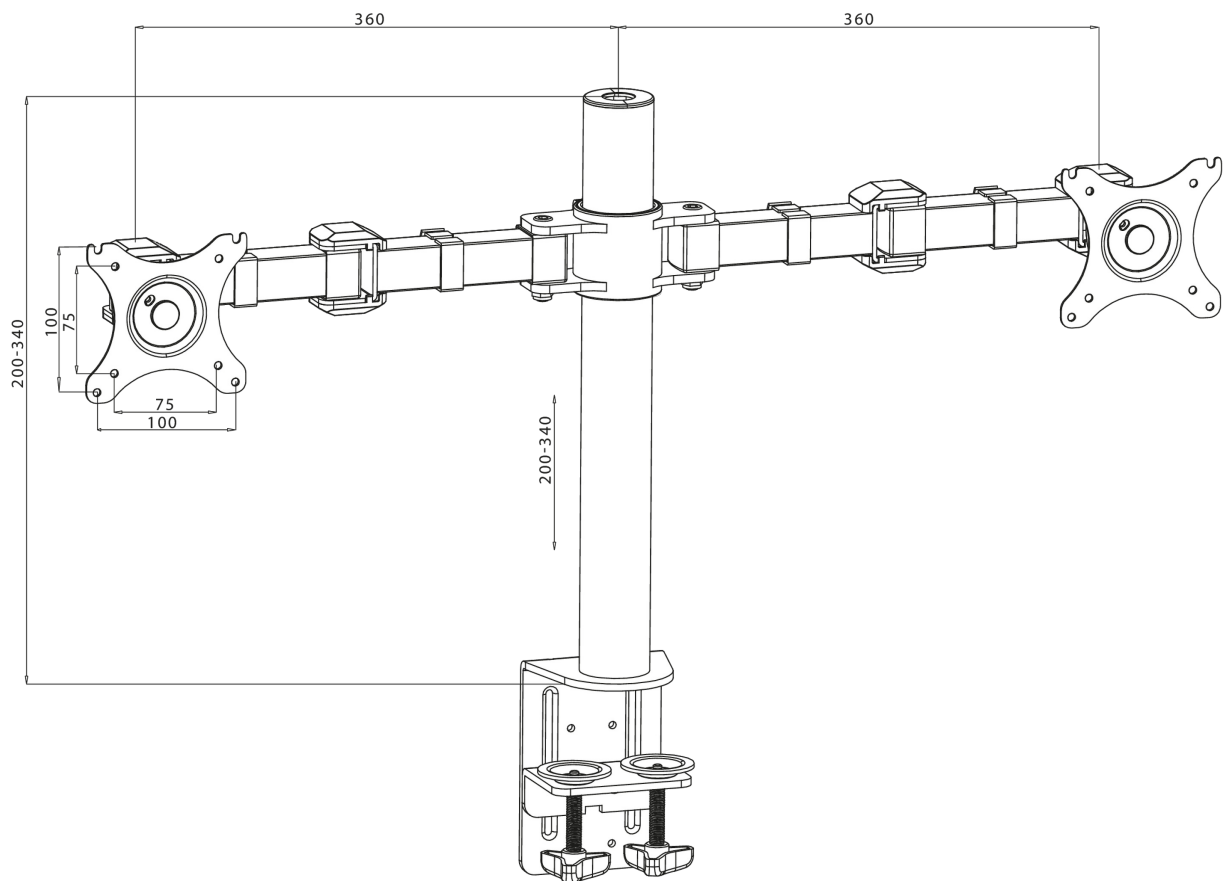

Simple and functional dual desktop arm

The iiyama DS1002C-B1 is a desk mount (clamp) for two flat screens up to 30". Thanks to the arm you can save space on your desk and the cable management system helps to keep your workplace tidy. Broad adjustment capabilities, including tilt, swivel, height and rotation, the arm offers, allow you to easily adjust the position of the screens to your preferences assuring comfortable and healthy body posture.

01 TECHNIKAI PARAMÉTEREK

Típus	desk mount for desktop monitor
Képernyők száma	2
Asztali állvány	desk clamp
Képernyő mérete	10" - 30"
Magasság beállítása	200 - 400mm
Képernyő elforgatása	PIVOT 90°
Billentés	-85° - 15°
Forgatás	180°
Maximális teherbírás	10kg / monitor
VESA minimum	75 x 75mm
VESA maximum	100 x 100mm

02 MÉRETEK / SÚLY

EAN kód

4948570032082

All trademarks and registered trademarks acknowledged. E & O E. Specification subject to change without notice. All LCD's comply with ISO-9241-307:2008 in connection with pixel defects.