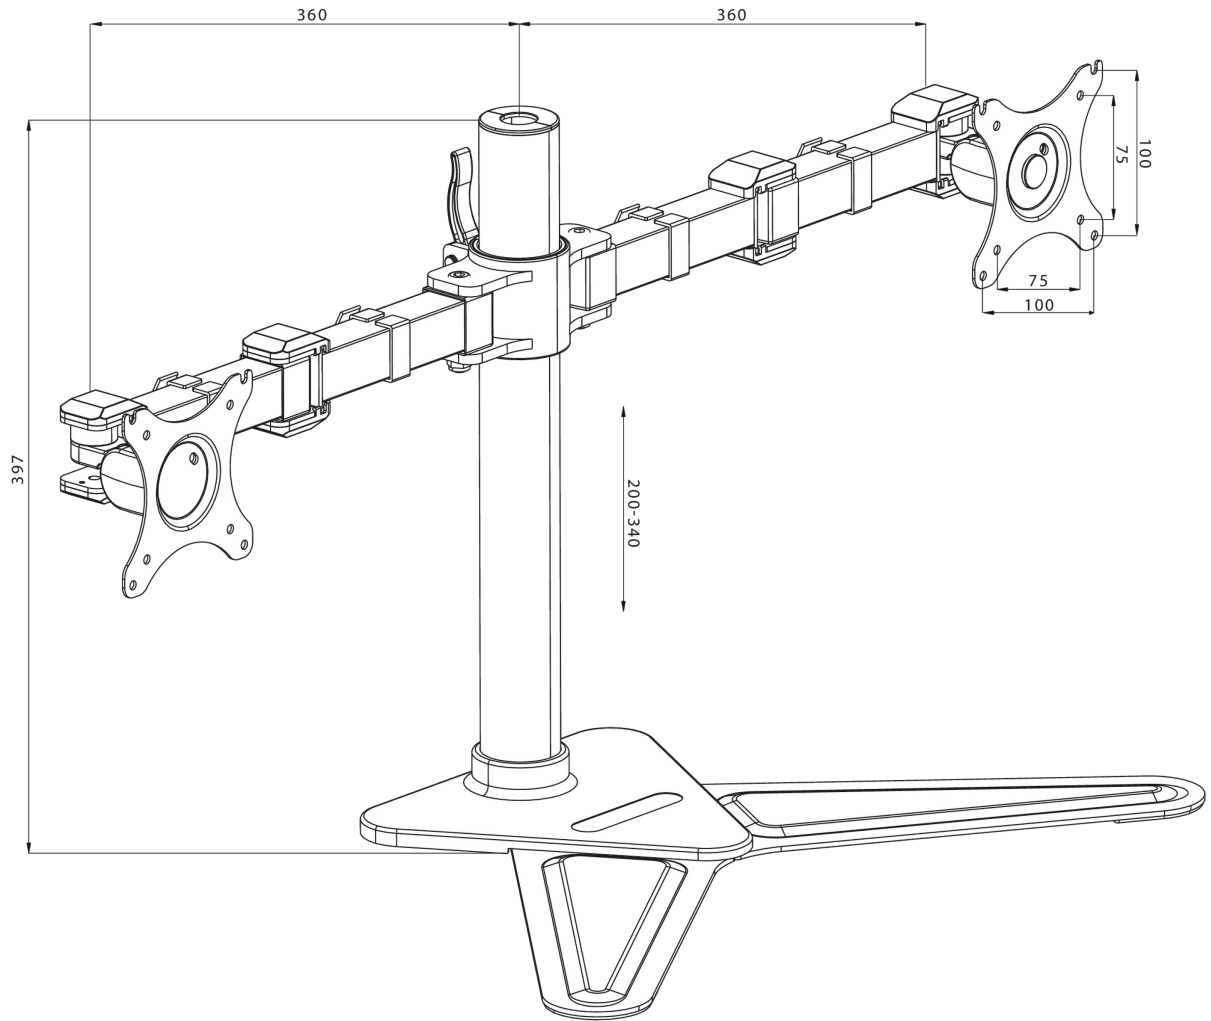

Comfortable dual monitor arm stand

The iiyama DS1002D-B1 is a desk stand for two flat screens up to 30". The monitor arm allows you to save space on your desk reducing the number of stands to one only and the cable management system makes it easier to keep your workplace tidy. The easy to set-up stand offers broad adjustment capabilities, including tilt, swivel, height and rotation, so you can easily adjust the position of both screens to your preferences assuring comfortable and healthy body posture.

01 TECHNICAL SPECIFICATION

Type	desk stand for desktop monitor
Number of screens	2
Desk monut	stand
Screen size	10" - 30"
Height adjustment	200 - 340mm
Screen rotation	PIVOT 90°
Tilt	-85° - 15°
Swivel	180°
Max weight capacity	10kg / monitor
VESA minimum	75 x 75mm
VESA maximum	100 x 100mm

02 DIMENSIONS / WEIGHT

EAN code

4948570032068

All trademarks and registered trademarks acknowledged. E & O E. Specification subject to change without notice. All LCD's comply with ISO-9241-307:2008 in connection with pixel defects.