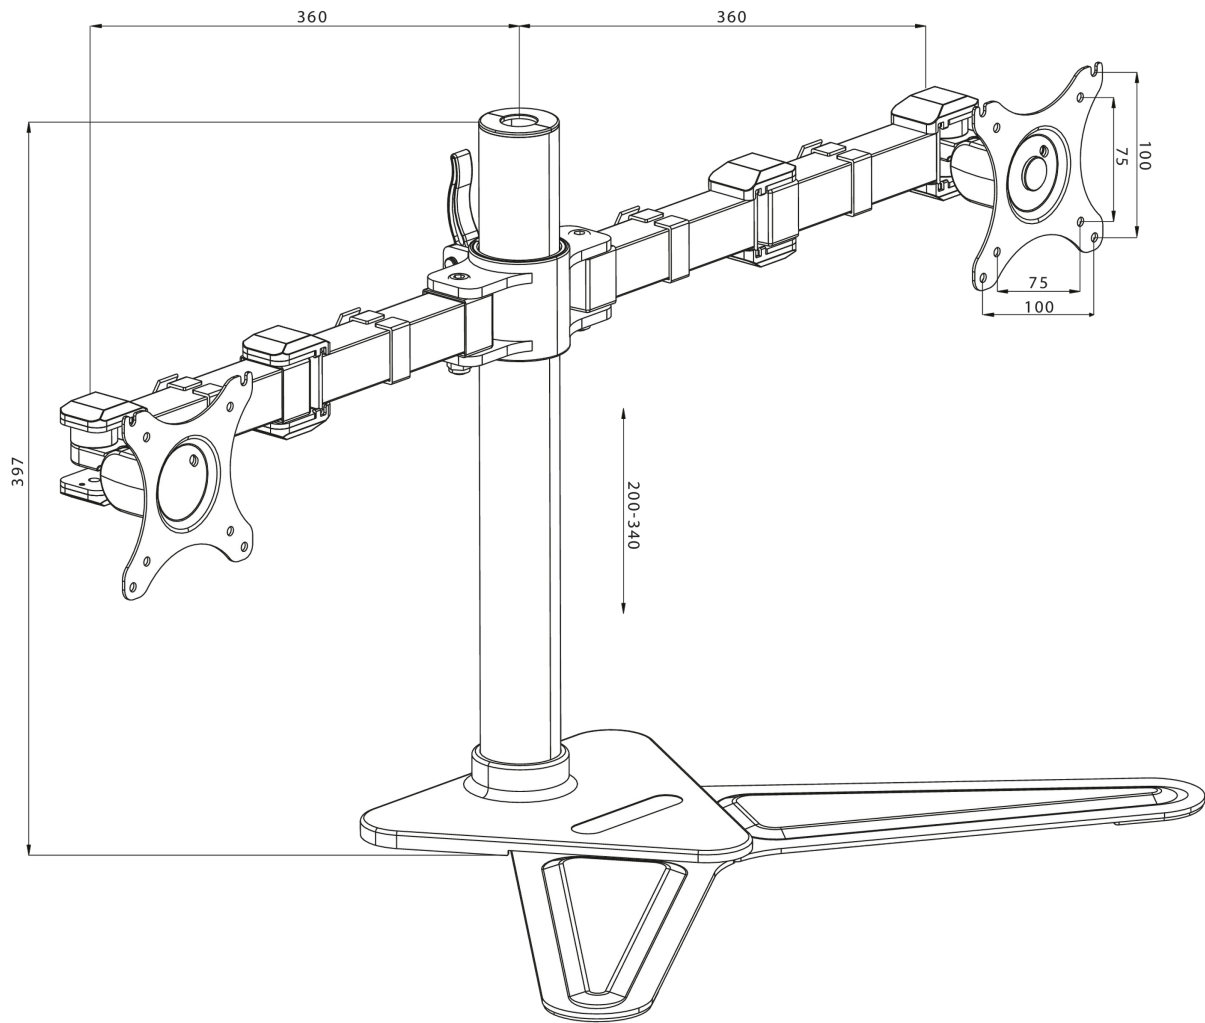

Comfortable dual monitor arm stand

The iiyama DS1002D-B1 is a desk stand for two flat screens up to 30". The monitor arm allows you to save space on your desk reducing the number of stands to one only and the cable management system makes it easier to keep your workplace tidy. The easy to set-up stand offers broad adjustment capabilities, including tilt, swivel, height and rotation, so you can easily adjust the position of both screens to your preferences assuring comfortable and healthy body posture.

01 TECHNICAL SPECIFICATION

Type	desk stand for desktop monitor
Number of screens	2
Desk monut	stand
Screen size	10" - 30"
Height adjustment	200 - 340mm
Screen rotation	PIVOT 90°
Tilt	-85° - 15°
Swivel	180°
Max weight capacity	10kg / monitor
VESA minimum	75 x 75mm
VESA maximum	100 x 100mm

02 DIMENSIONS / WEIGHT

EAN code

4948570032068

All trademarks and registered trademarks acknowledged. E & O E. Specification subject to change without notice. All LCD's comply with ISO-9241-307:2008 in connection with pixel defects.