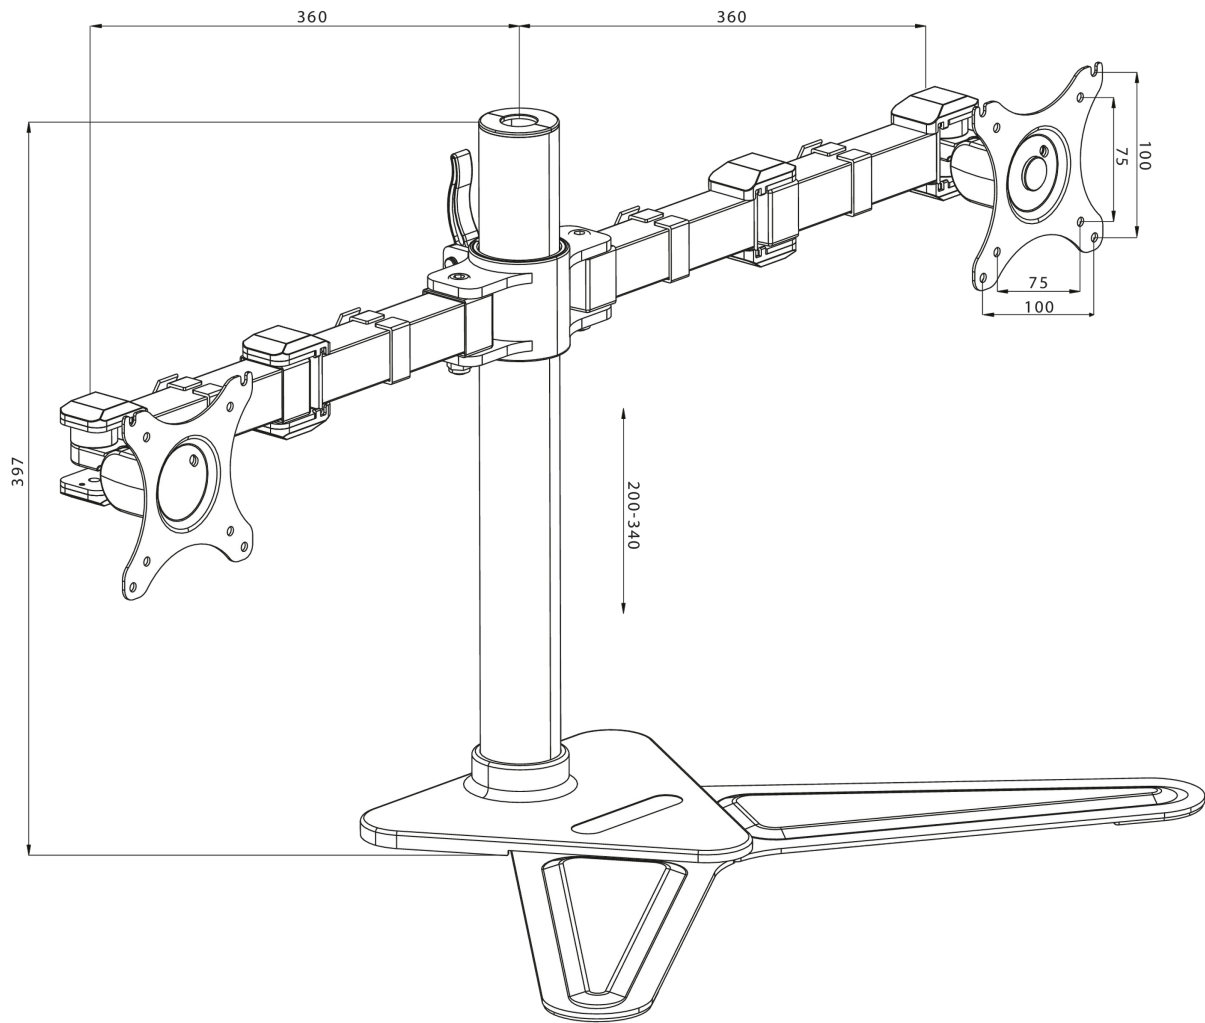

Comfortable dual desktop stand

The iiyama DS1002D-B1 is a desk mount stand for two flat screens up to 30". The monitor arm allows you to save space on your desk reducing the number of stands to one only and the cable management system makes it easier to keep your workplace tidy. The easy to set-up stand offers broad adjustment capabilities, including tilt, swivel, height and rotation, so you can easily adjust the position of both screens to your preferences assuring comfortable and healthy body posture.

01 TECHNIKAI PARAMÉTEREK

Típus	desk stand for desktop monitor
Képernyők száma	2
Asztali állvány	stand
Képernyő mérete	10" - 30"
Magasság beállítása	200 - 340mm
Képernyő elforgatása	PIVOT 90°
Billentés	-85° - 15°
Forgatás	180°
Maximális teherbírás	10kg / monitor
VESA minimum	75 x 75mm
VESA maximum	100 x 100mm

02 MÉRETEK / SÚLY

EAN kód

4948570032068

All trademarks and registered trademarks acknowledged. E & O E. Specification subject to change without notice. All LCD's comply with ISO-9241-307:2008 in connection with pixel defects.