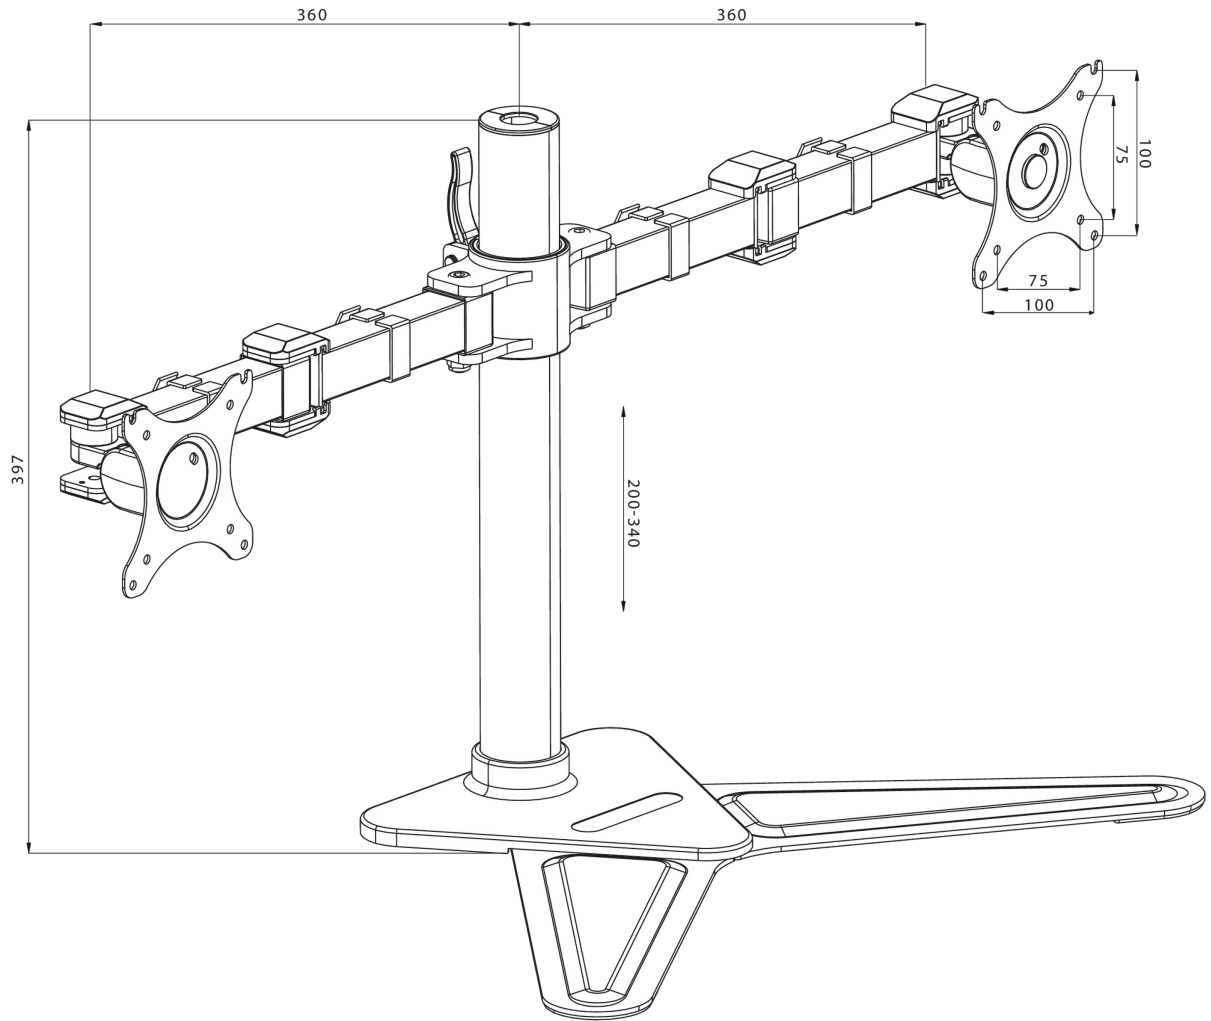

Comfortable dual desktop stand

The iiyama DS1002D-B1 is a desk mount stand for two flat screens up to 30". The monitor arm allows you to save space on your desk reducing the number of stands to one only and the cable management system makes it easier to keep your workplace tidy. The easy to set-up stand offers broad adjustment capabilities, including tilt, swivel, height and rotation, so you can easily adjust the position of both screens to your preferences assuring comfortable and healthy body posture.

01 TECHNIKAI PARAMÉTEREK

Típus	desk stand for desktop monitor
Képernyők száma	2
Asztali állvány	stand
Képernyő mérete	10" - 30"
Magasság beállítása	200 - 340mm
Képernyő elforgatása	PIVOT 90°
Billentés	-85° - 15°
Forgatás	180°
Maximális teherbírás	10kg / monitor
VESA minimum	75 x 75mm
VESA maximum	100 x 100mm

02 MÉRETEK / SÚLY

EAN kód

4948570032068

All trademarks and registered trademarks acknowledged. E & O E. Specification subject to change without notice. All LCD's comply with ISO-9241-307:2008 in connection with pixel defects.