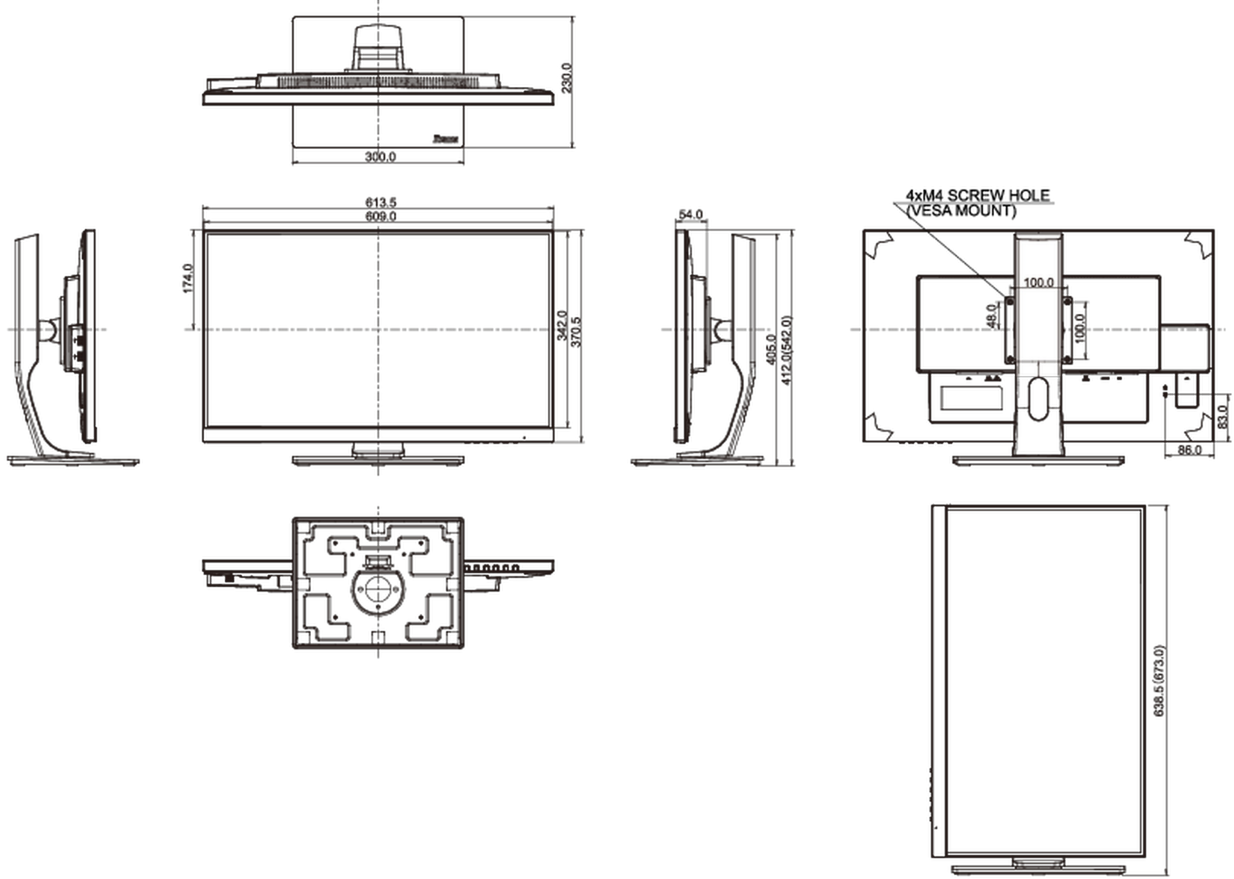

## 07 ÖLÇÜLER / AĞIRLIK

Ürün boyutları G x Y x D

613.5 x 412 (542) x 230mm

Ağırlık (kutu hariç)

6.6kg

EAN kodu

4948570115389

All trademarks and registered trademarks acknowledged. E & O E. Specification subject to change without notice. All LCD's comply with ISO-9241-307:2008 in connection with pixel defects.