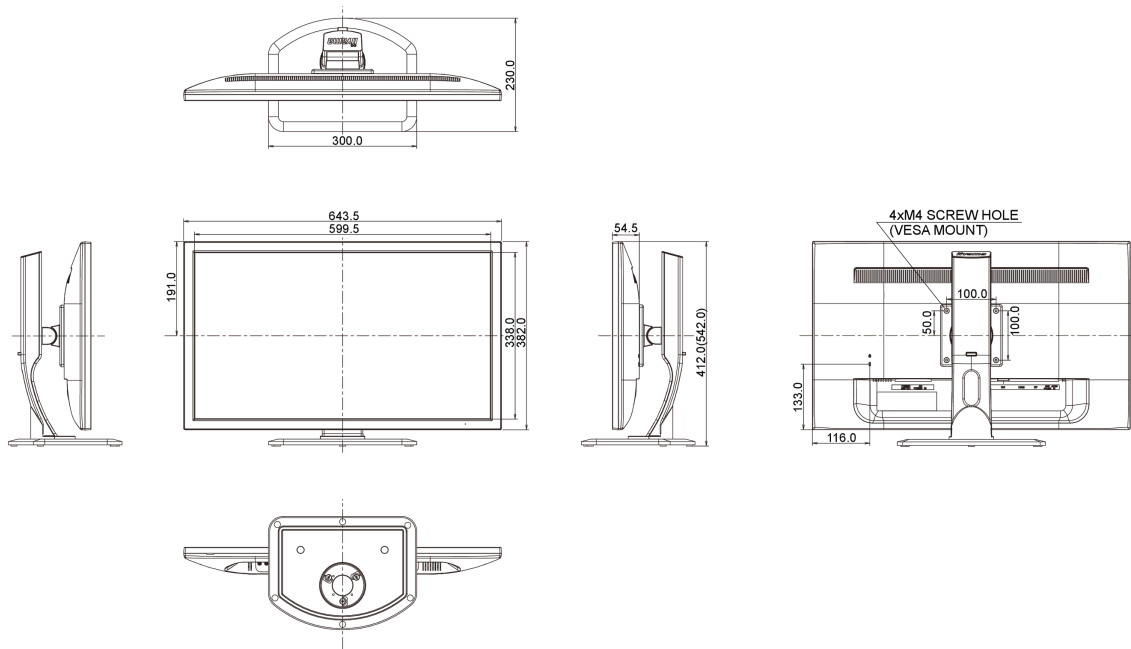

## 04 MECHANICAL

Display position adjustments	height, swivel, tilt
Height adjustment	130mm
Rotation (PIVOT function)	90°
Swivel stand	90°; 45° left; 45° right
Tilt angle	17° up; %2° down
VESA mounting	100 x 100mm

## 08 DIMENSIONS / WEIGHT

<b>Product dimensions W x H x D</b>	643.5 x 412 (542) x 230mm
<b>Weight (without box)</b>	6.9kg
<b>EAN code</b>	4948570115235

All trademarks and registered trademarks acknowledged. E & O E. Specification subject to change without notice. All LCD's comply with ISO-9241-307:2008 in connection with pixel defects.