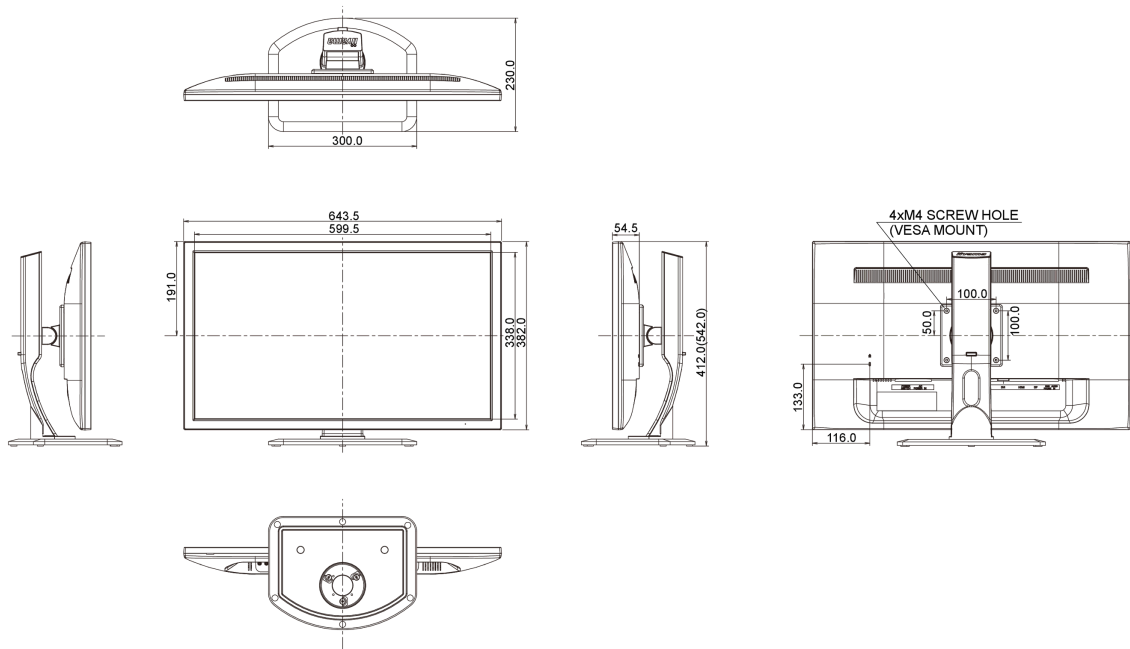

04 MECHANICAL

Display position adjustments	height, swivel, tilt
Height adjustment	130mm
Rotation (PIVOT function)	90°
Swivel stand	90°; 45° left; 45° right
Tilt angle	17° up; %2° down
VESA mounting	100 x 100mm

07 SUSTAINABILITY

Regulations	CE, TÜV-Bauart, VCCI-B, PSE, RoHS support, ErP, WEEE, CU, REACH
REACH SVHC	above 0.1%: Lead

08 DIMENSIONS / WEIGHT

Product dimensions W x H x D	643.5 x 412 (542) x 230mm
Weight (without box)	6.9kg
EAN code	4948570115235