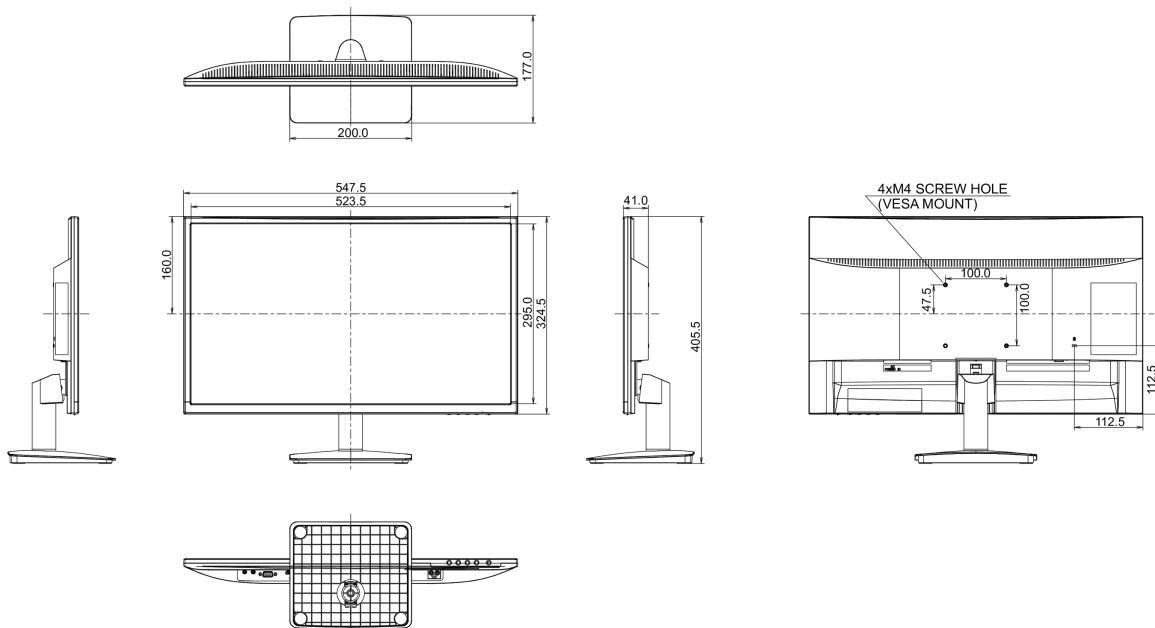

## 08 DIMENSIONES / PESO

Producto dimensiones W x H x D	547.5 x 405.5 x 177mm
Peso (sin caja)	3.2kg
Código EAN	4948570115495

All trademarks and registered trademarks acknowledged. E & O E. Specification subject to change without notice. All LCD's comply with ISO-9241-307:2008 in connection with pixel defects.