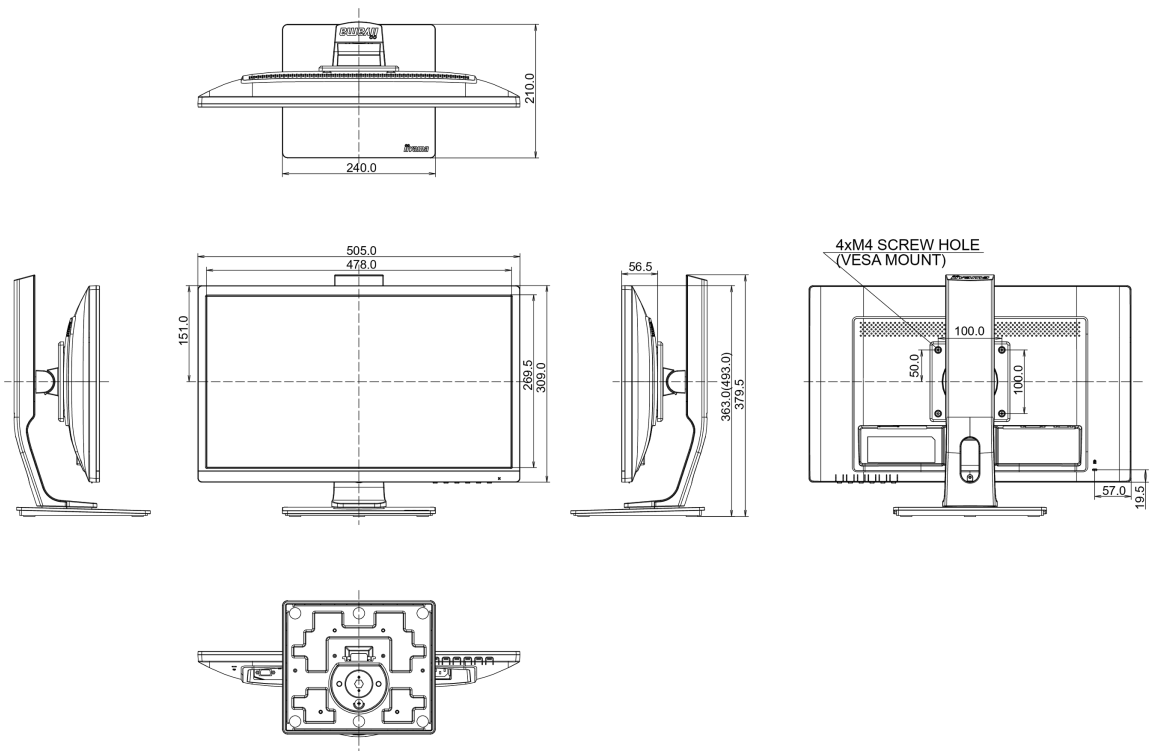

## 04 MECHANICAL

|                              |  |
|------------------------------|--|
| Display position adjustments | height, pivot (rotation), swivel, tilt |
| Height adjustment            | 130mm                                  |
| Rotation (PIVOT function)    | 90°                                    |
| Swivel stand                 | 90°; ° left; 45° right                 |
| Tilt angle                   | 22° up; 5° down                        |
| VESA mounting                | 100 x 100mm                            |

## 08 DIMENSIONS / WEIGHT

|                                     |                             |
|-------------------------------------|-----------------------------|
| <b>Product dimensions W x H x D</b> | 505 x 371.5 (501.5) x 230mm |
| <b>Weight (without box)</b>         | 4.8kg                       |
| <b>EAN code</b>                     | 4948570115600               |