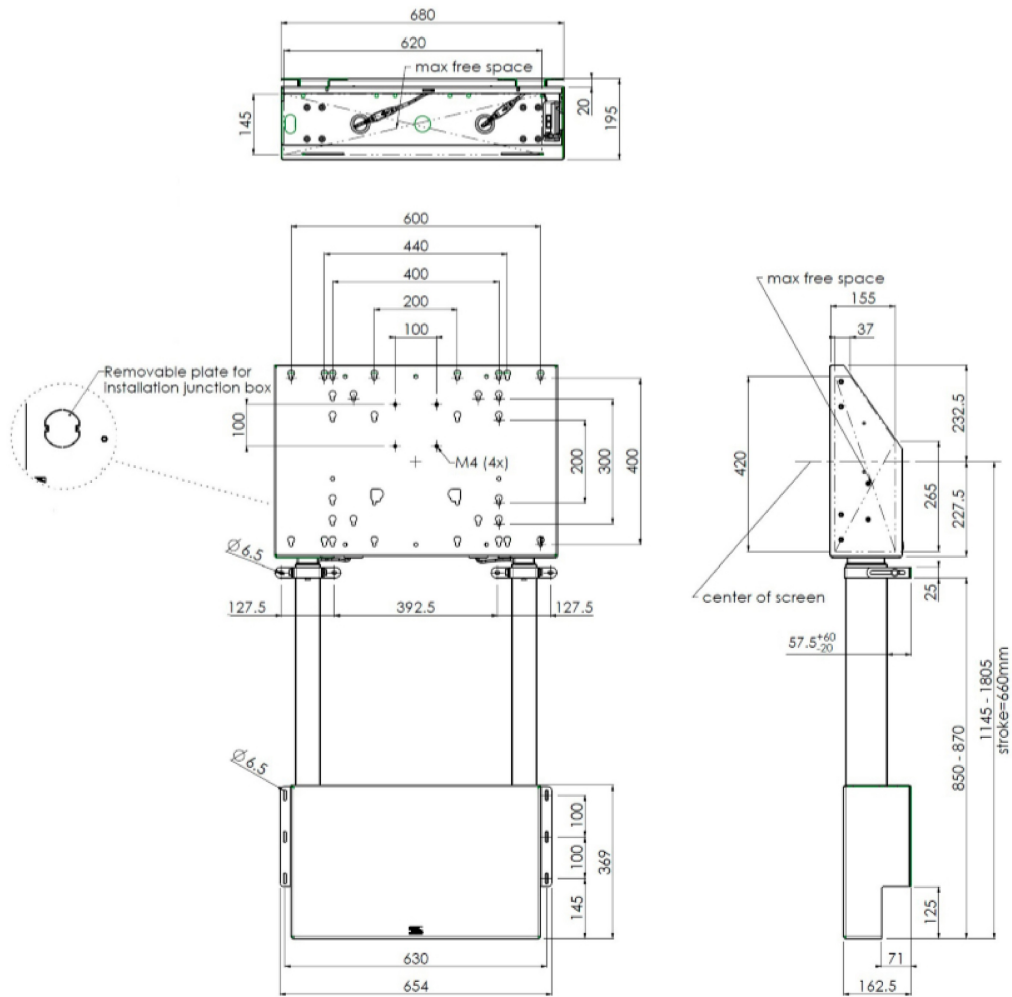

Floor supported wall lift for (touch) screens, max 120 kg A motorized trolley for touch screens up to VESA 600-400. Thanks to its double columns it offers extra stability and robustness for working with a touch display. It features an electrical regulation guaranteeing a continuous and silent height adjustment, and an integrated screen bracket containing most VESA patterns, making it suitable for almost every display. At the back side of the mounting utility, there is space reserved for placing a mini PC or thin client. Please note: If your screen is too big (VESA 600-500/600 or VESA 800-500/600), please use the [MD 052B7280](#) adapter. For screens with VESA 800-400, please use the [MD 052B7265](#) adapter.

01 SPECIFIKACE

Screen size	65" - 86"
Váha max.	120kg / monitor

02 ROZMĚRY / HMOTNOST

EAN code

4948570032433

Všechny ochranné známky jsou registrovány a chráněny. Vyhrazené právo na změny. Veškeré ploché panely LCD splňují normu ISO-9241-307:2008 v oblasti počtu vadných pixelů.