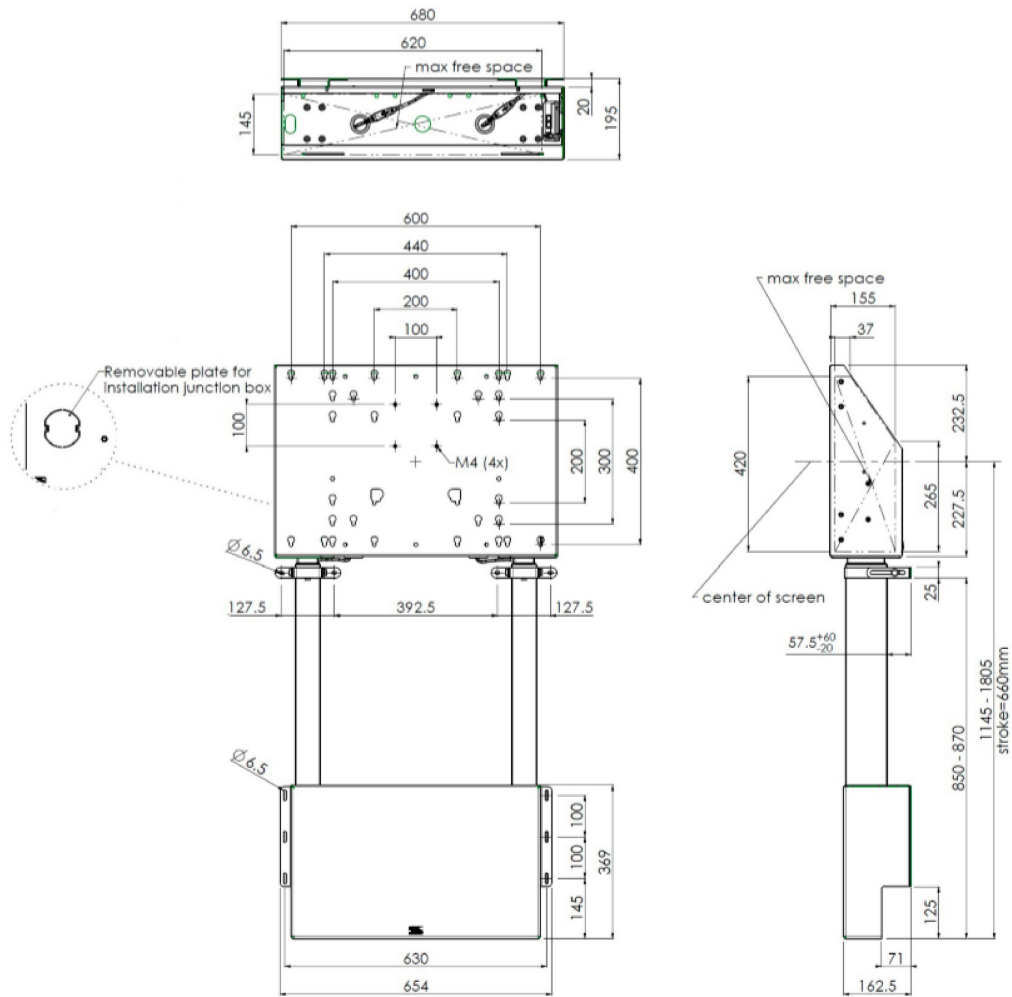

## Wall lift for large format (touch) displays up to 120kg.

Floor supported wall lift for (touch) screens, max 120 kg A motorized trolley for touch screens up to VESA 600-400. Thanks to its double columns it offers extra stability and robustness for working with a touch display. It features an electrical regulation guaranteeing a continuous and silent height adjustment, and an integrated screen bracket containing most VESA patterns, making it suitable for almost every display. At the back side of the mounting utility, there is space reserved for placing a mini PC or thin client. Please note: If your screen is too big (VESA 600-500/600 or VESA 800-500/600), please use the [MD 052B7280](#) adapter. For screens with VESA 800-400, please use the [MD 052B7265](#) adapter.

### 01 ESPECIFICACIÓN TÉCNICA

Tamaño de pantalla	65" - 86"
Peso máximo	120kg / monitor

02 DIMENSIONES / PESO

Código EAN

4948570032433

All trademarks and registered trademarks acknowledged. E & O E. Specification subject to change without notice. All LCD's comply with ISO-9241-307:2008 in connection with pixel defects.