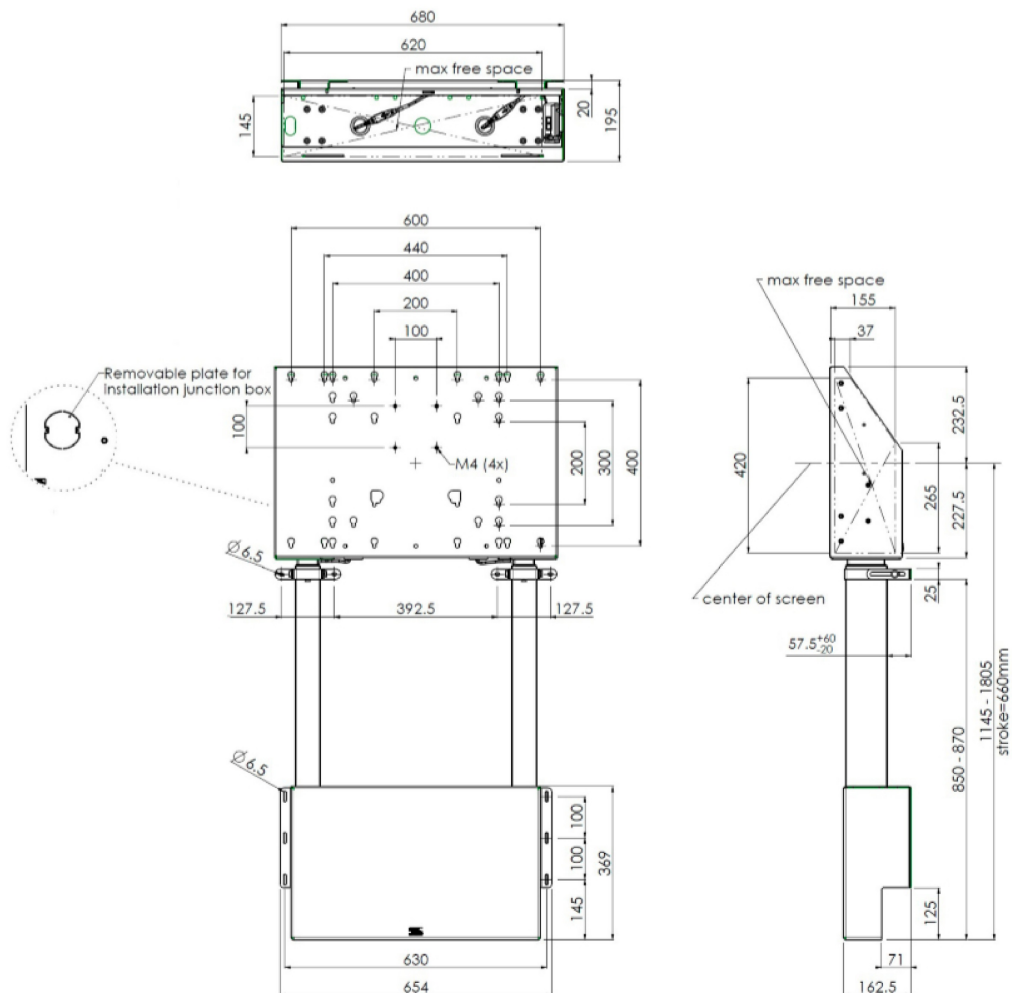

01 TECHNIKAI PARAMÉTEREK

Képernyő mérete

65" - 86"

Maximális teherbírás

120kg / monitor

EAN kód

4948570032433

All trademarks and registered trademarks acknowledged. E & O E. Specification subject to change without notice. All LCD's comply with ISO-9241-307:2008 in connection with pixel defects.