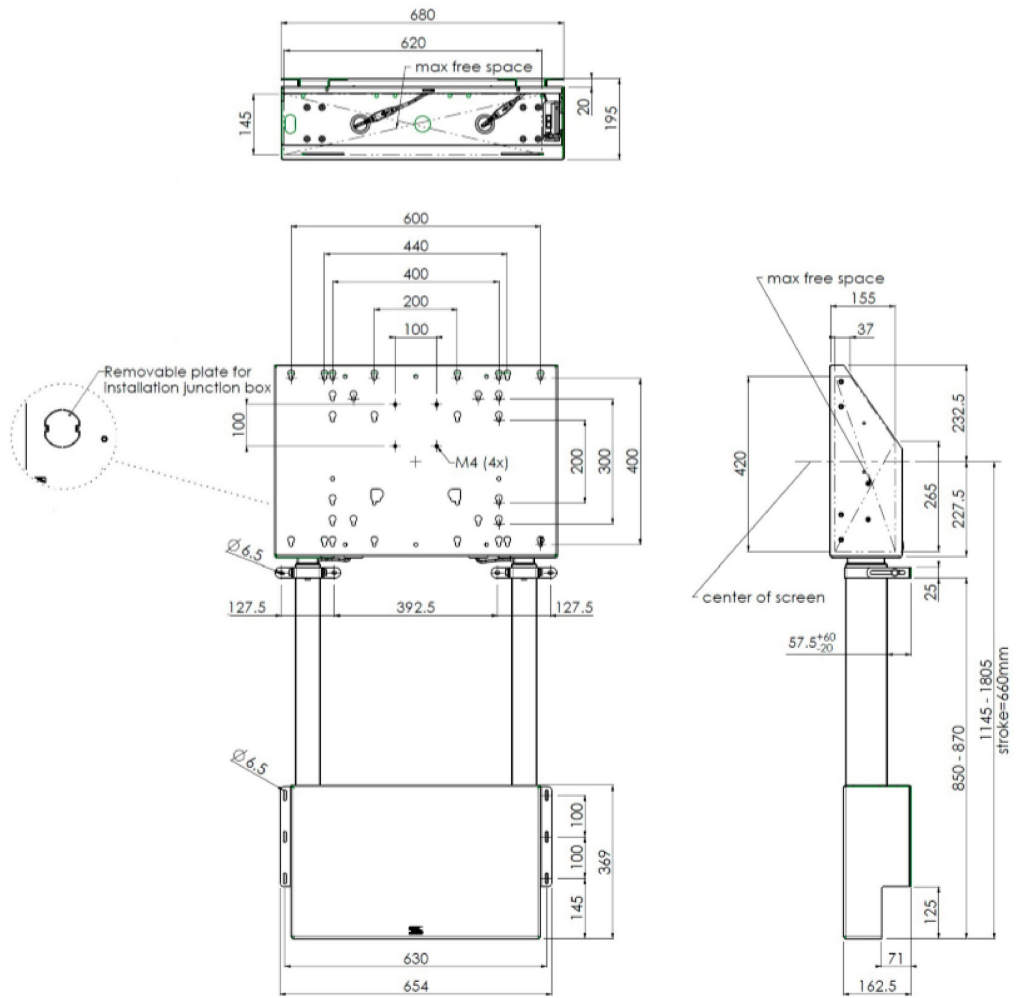

01 TECHNIKAI PARAMÉTEREK

Képernyő mérete

65" - 86"

Maximális teherbírás

120kg / monitor

EAN kód

4948570032433

All trademarks and registered trademarks acknowledged. E & O E. Specification subject to change without notice. All LCD's comply with ISO-9241-307:2008 in connection with pixel defects.