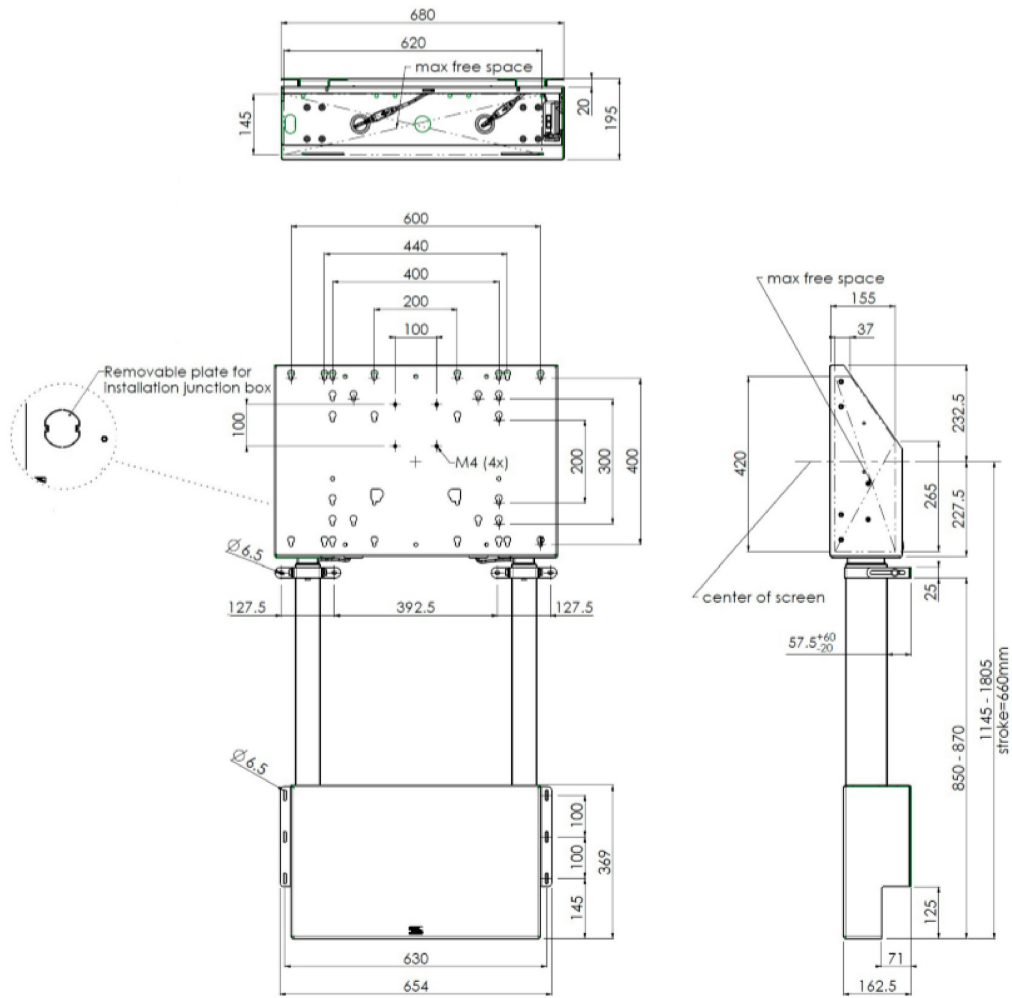

EAN kod

4948570032433

All trademarks and registered trademarks acknowledged. E & O E. Specification subject to change without notice. All LCD's comply with ISO-9241-307:2008 in connection with pixel defects.