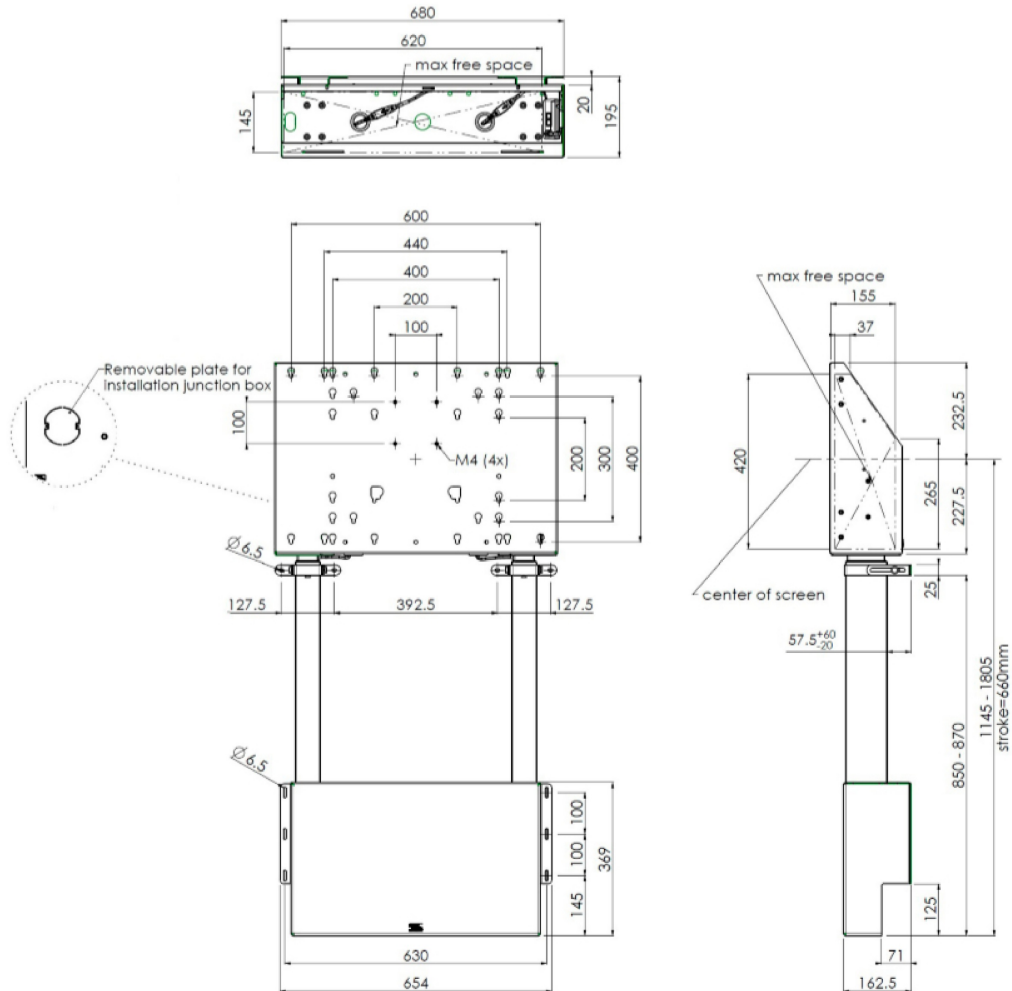

01 TEKNİK ÖZELLİK

Ekran boyutu	65" - 86"
Maksimum ağırlık kapasitesi	120kg / monitör

EAN kodu

4948570032433

All trademarks and registered trademarks acknowledged. E & O E. Specification subject to change without notice. All LCD's comply with ISO-9241-307:2008 in connection with pixel defects.