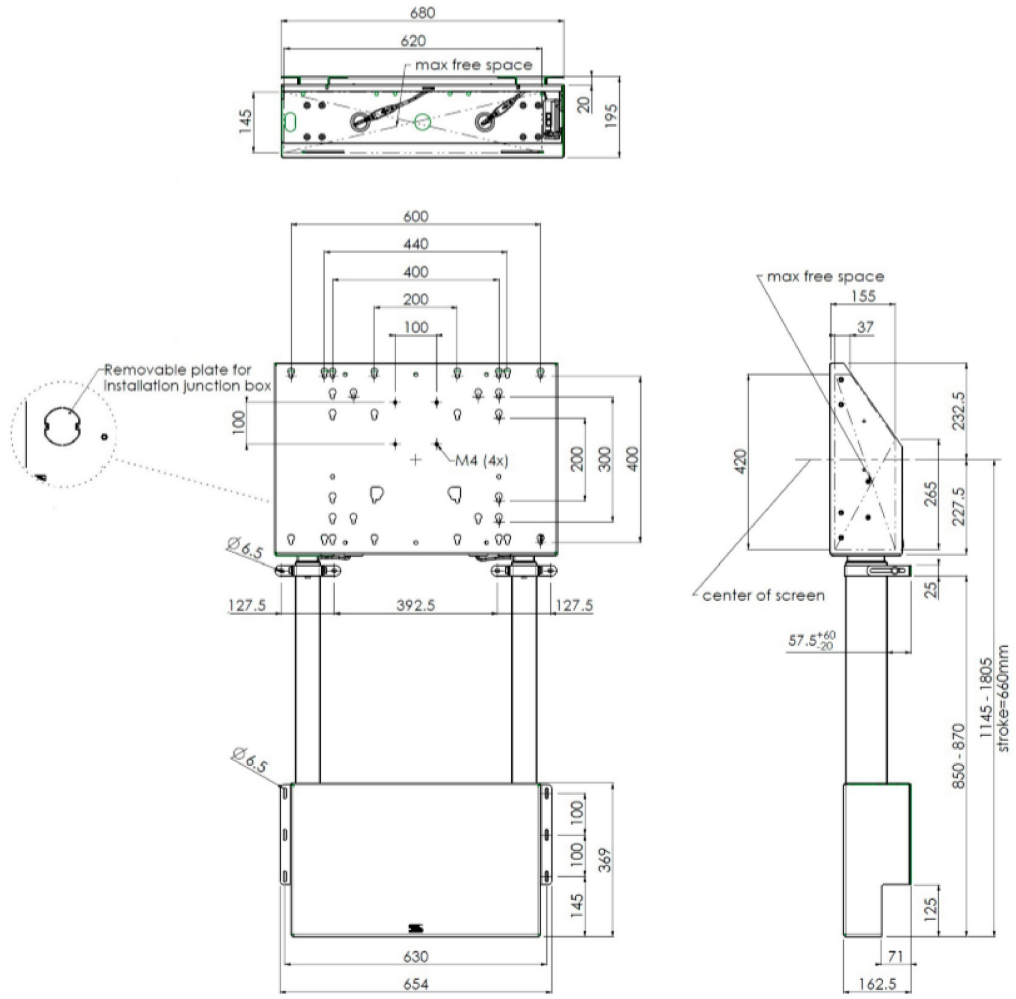

01 TEKNİK ÖZELLİK

Ekran boyutu	65" - 86"
Maksimum ağırlık kapasitesi	120kg / monitör

EAN kodu

4948570032433

All trademarks and registered trademarks acknowledged. E & O E. Specification subject to change without notice. All LCD's comply with ISO-9241-307:2008 in connection with pixel defects.