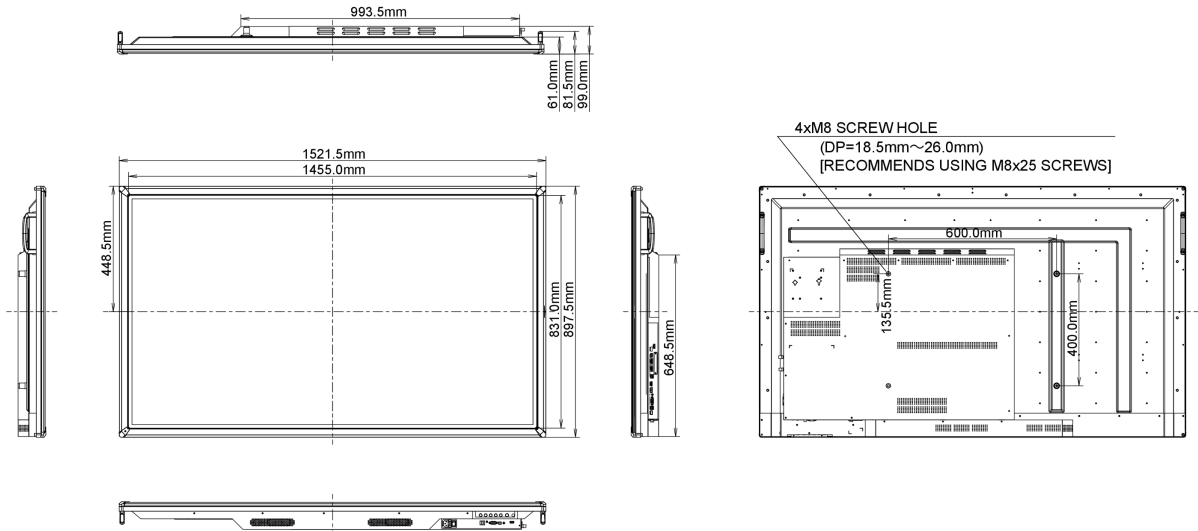

Ürün boyutları G x Y x D

1521.41 x 897.41 x 98.85mm

Ağırlık (kutu hariç)

45kg

EAN kodu

4948570115464

All trademarks and registered trademarks acknowledged. E & O E. Specification subject to change without notice. All LCD's comply with ISO-9241-307:2008 in connection with pixel defects.