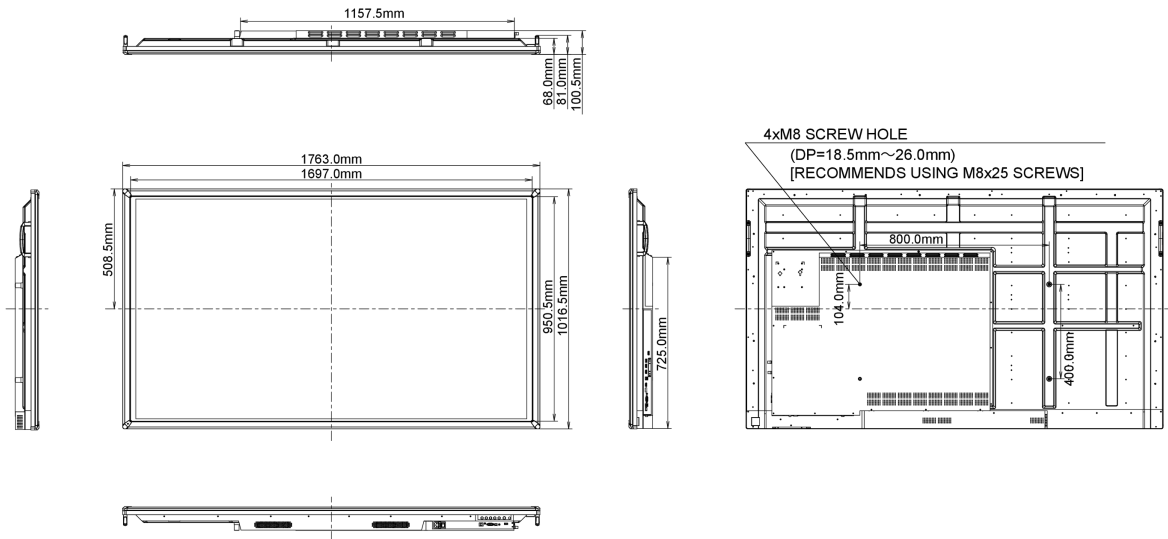

## 10 MÉRETEK / SÚLY

Termék méretei Sz x H x M	1763.5 x 1016.5 x 100.5mm
Súly (doboz nélkül)	56kg
EAN kód	4948570115471

All trademarks and registered trademarks acknowledged. E & O E. Specification subject to change without notice. All LCD's comply with ISO-9241-307:2008 in connection with pixel defects.