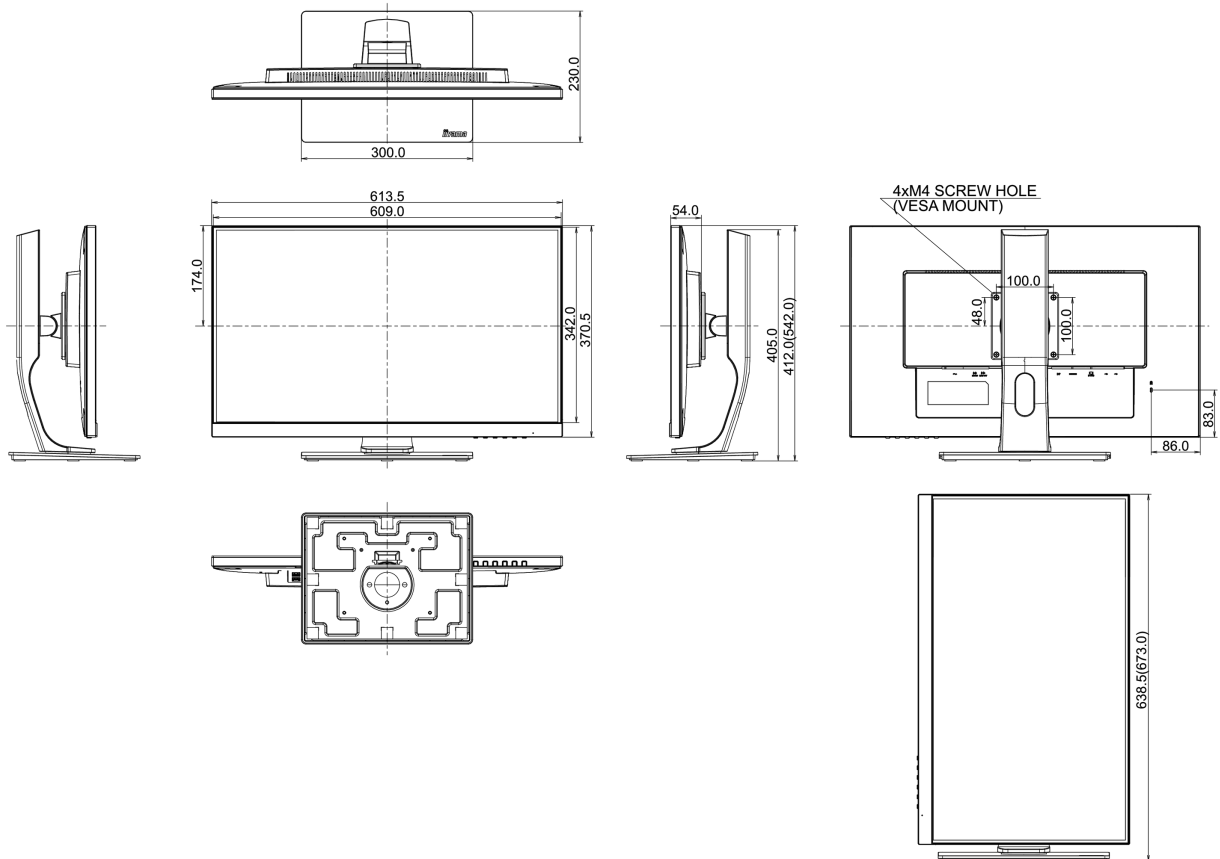

01 DISPLAY CHARACTERISTICS

Diagonal	27", 68.6cm
Panel	TN LED, matte finish
Native resolution	1920 x 1080 (HDMI&DisplayPort, 2.1 megapixel Full HD)
Aspect ratio	16:9
Panel brightness	300 cd/m ²
Static contrast	1000:1
Advanced contrast	80M:1
Response time (GTG)	1ms
Viewing zone	horizontal/vertical: 170°/160°, right/left: 85°/85°, up/down: 80°/80°
Colour support	16.7mIn (sRGB: 99%; NTSC: 72%)
Horizontal Sync	30 - 83kHz
Viewable area W x H	597.6 x 336.15mm, 23.5 x 13.2"
Pixel pitch	0.311mm
Colour	matte

04 MECHANICAL

Display position adjustments	height, pivot (rotation), swivel, tilt
Height adjustment	130mm
Rotation (PIVOT function)	90°
Swivel stand	90°; 45° left; 45° right
Tilt angle	22° up; 5° down
VESA mounting	100 x 100mm

08 DIMENSIONS / WEIGHT

Product dimensions W x H x D	613.5 x 397.5 (527.5) x 230mm
Box dimensions W x H x D	745 x 455 x 207mm
Weight (without box)	6.9kg
EAN code	4948570115372

All trademarks and registered trademarks acknowledged. E & O E. Specification subject to change without notice. All LCD's comply with ISO-9241-307:2008 in connection with pixel defects.