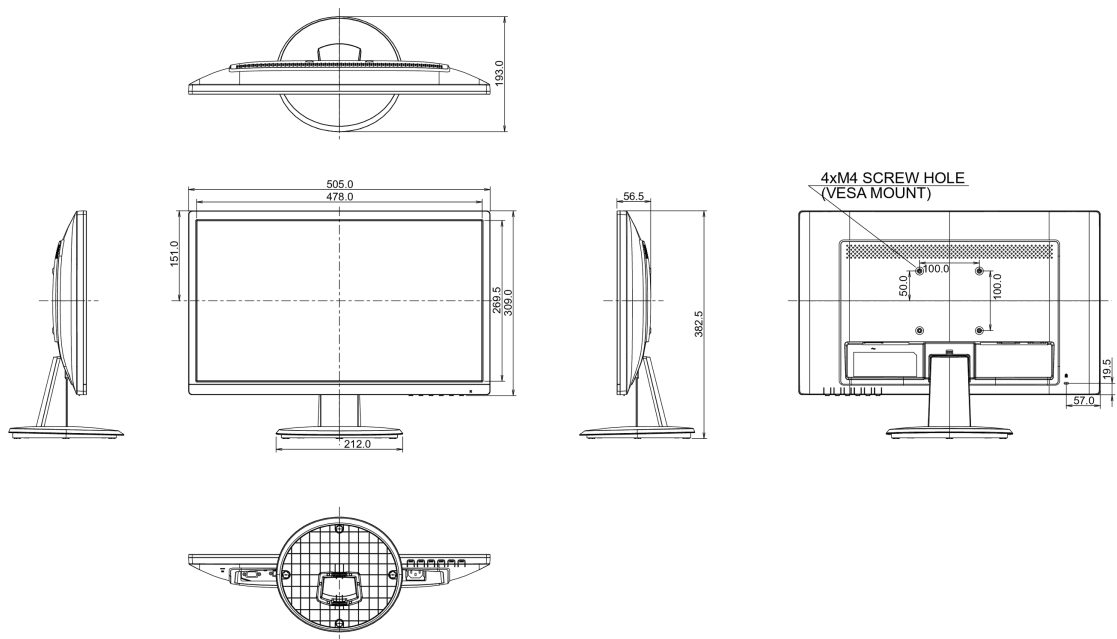

## 08 DIMENSIONES / PESO

Producto dimensiones W x H x D	505 x 382.5 x 193mm
Peso (sin caja)	3.0kg
Código EAN	4948570115617

All trademarks and registered trademarks acknowledged. E & O E. Specification subject to change without notice. All LCD's comply with ISO-9241-307:2008 in connection with pixel defects.