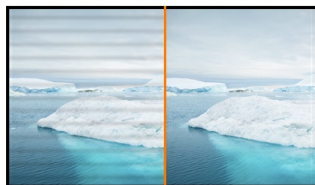

## A Full HD LED monitor with 1 ms response time

The ProLite E2283HS-B3 is an excellent 22" Full HD LED-backlit monitor with 1920 x 1080p resolution. It features 1ms response time and 12 000 000 : 1 Advanced Contrast Ratio, assuring clear and vibrant picture quality and high contrast. Triple Input support ensures compatibility with the latest installed graphics cards and embedded notebook outputs. The E2283HS-B3 is equipped with two high quality stereo speakers. TCO Certified, this monitor is a reliable solution for both home and office use.

### Flicker free

El control del brillo del monitor a través de la corriente eléctrica nos ha permitido eliminar el parpadeo de la pantalla. Puedes probarlo fácilmente - solo mira la pantalla a través de la cámara de tu smartphone. No hay parpadeo - a tus ojos les encantará!

### OverDrive ON / OFF

A veces tu pantalla puede volverse borrosa al mostrar gráficos muy rápidos. La función OverDrive eliminará este problema.