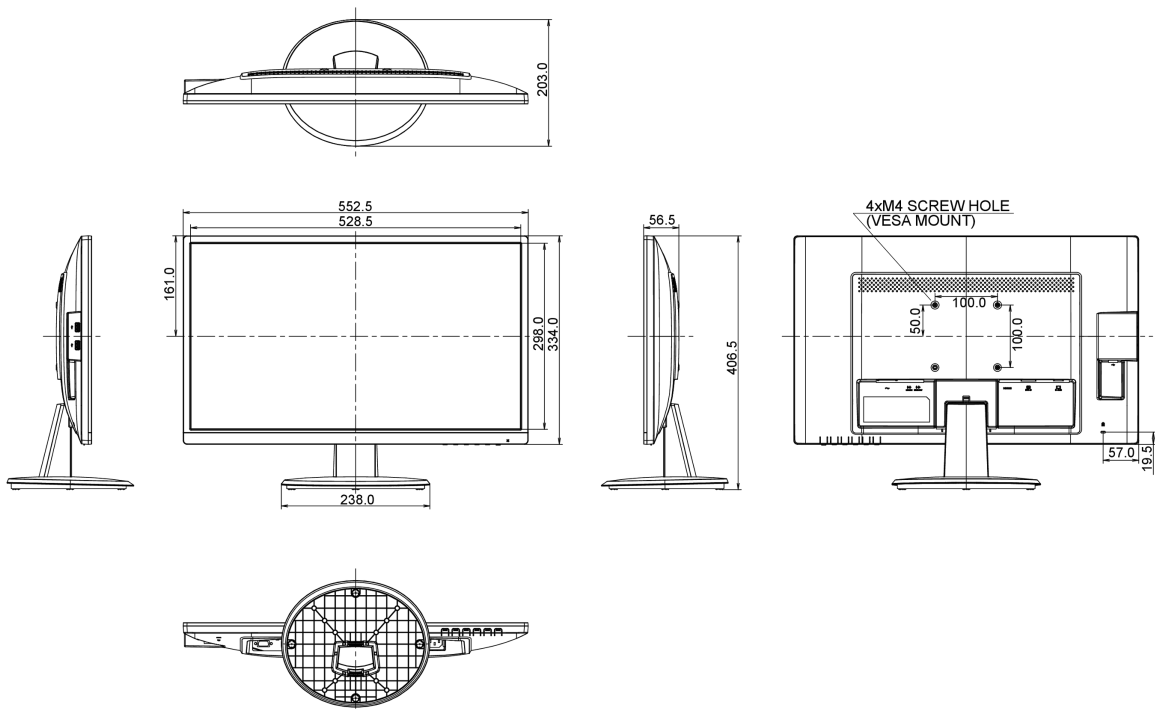

## 08 DIMENSIONES / PESO

Producto dimensiones W x H x D 552.5 x 406.5 x 203mm

Dimensiones de la caja (ancho x alto x fondo) 622 x 410 x 120mm

Peso (sin caja) 3.9kg

Código EAN 4948570115655

All trademarks and registered trademarks acknowledged. E & O E. Specification subject to change without notice. All LCD's comply with ISO-9241-307:2008 in connection with pixel defects.