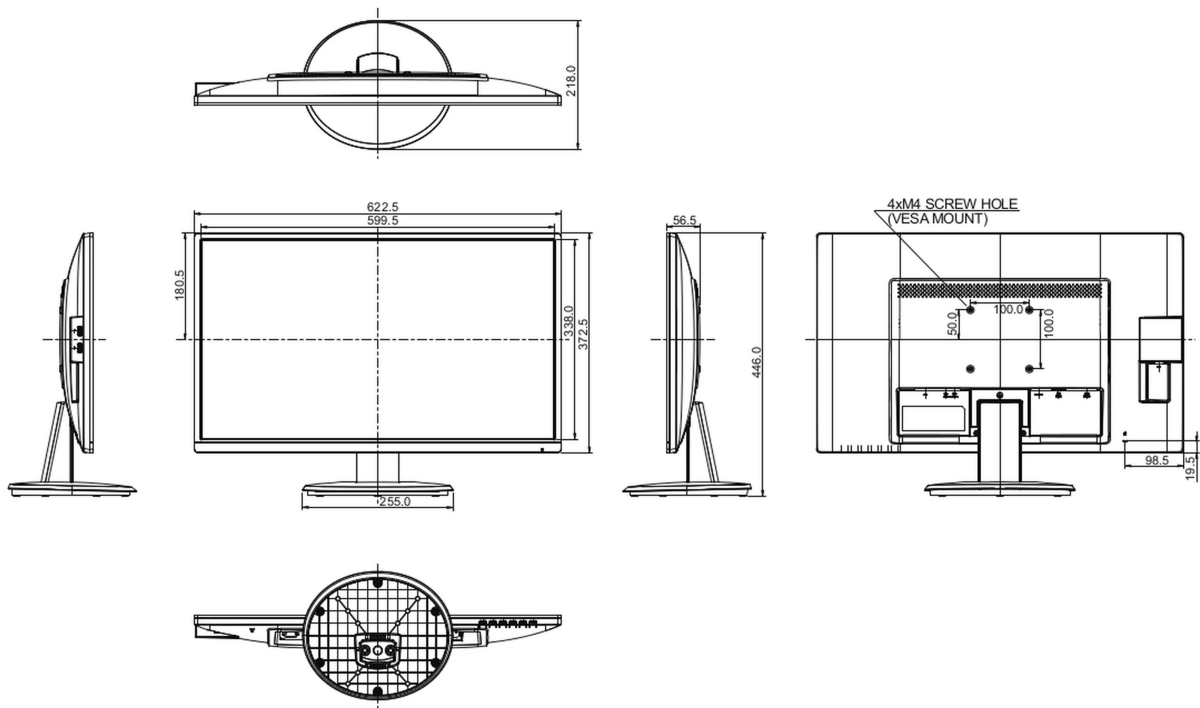

06 POWER MANAGEMENT

Power supply unit	internal
Power supply	AC 100 - 240V, 50/60Hz
Power usage	28W typical, 0.4W stand by, 0.35W off mode

07 SUSTAINABILITY

Regulations	TCO Certified, CE, TÜV-GS, EAC, VCCI-B, PSE, RoHS support, ErP, WEEE, REACH, ENERGY STAR®

Energy efficiency class (Regulation (EU) 2017/1369)	F

EPEAT Silver	EPEAT is a comprehensive environmental rating that helps identify greener computers and other electronic equipment. The Silver certification means the monitor meets all required criteria plus at least 50% of the optional requirements. EPEAT Silver is valid in countries where iiyama registers the product. Please visit www.epeat.net for the registration status in your country.

REACH SVHC	above 0.1%: Lead

08 DIMENSIONS / WEIGHT

Product dimensions W x H x D	622.5 x 446 x 218mm

Box dimensions W x H x D	692 x 446 x 128mm

Weight (without box)	4.4kg

EAN code	4948570115594

All trademarks and registered trademarks acknowledged. E & O E. Specification subject to change without notice. All LCD's comply with ISO-9241-307:2008 in connection with pixel defects.