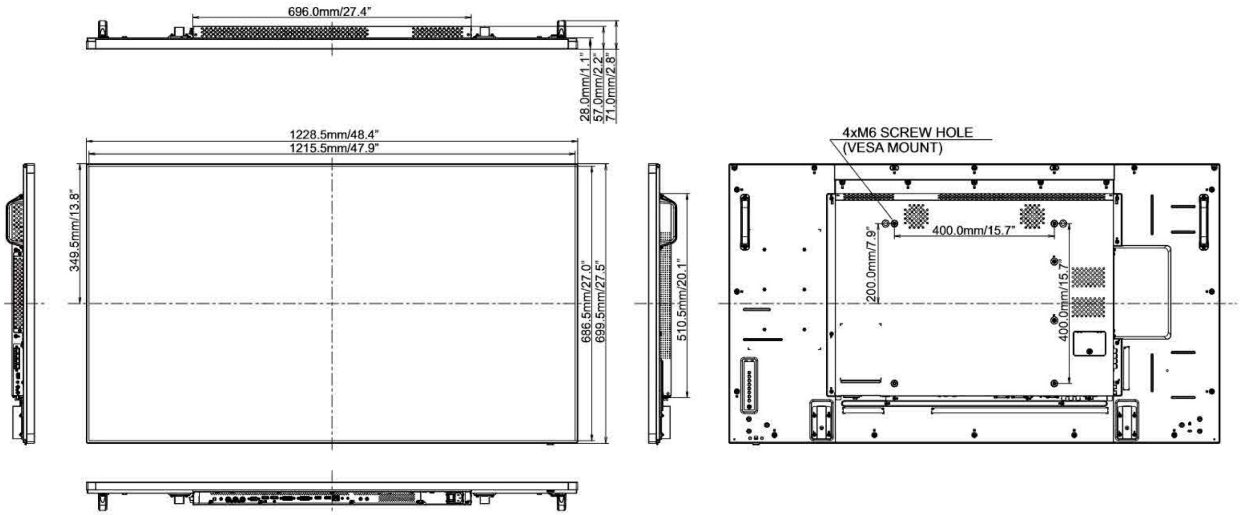

09 DIMENZIJE / TEŽINA

Dimenzije proizvoda Š x V x D	1228.5 x 699.5 x 71.0mm
Težina (bez kutije)	24.7kg
EAN kod	4948570115884

All trademarks and registered trademarks acknowledged. E & O E. Specification subject to change without notice. All LCD's comply with ISO-9241-307:2008 in connection with pixel defects.