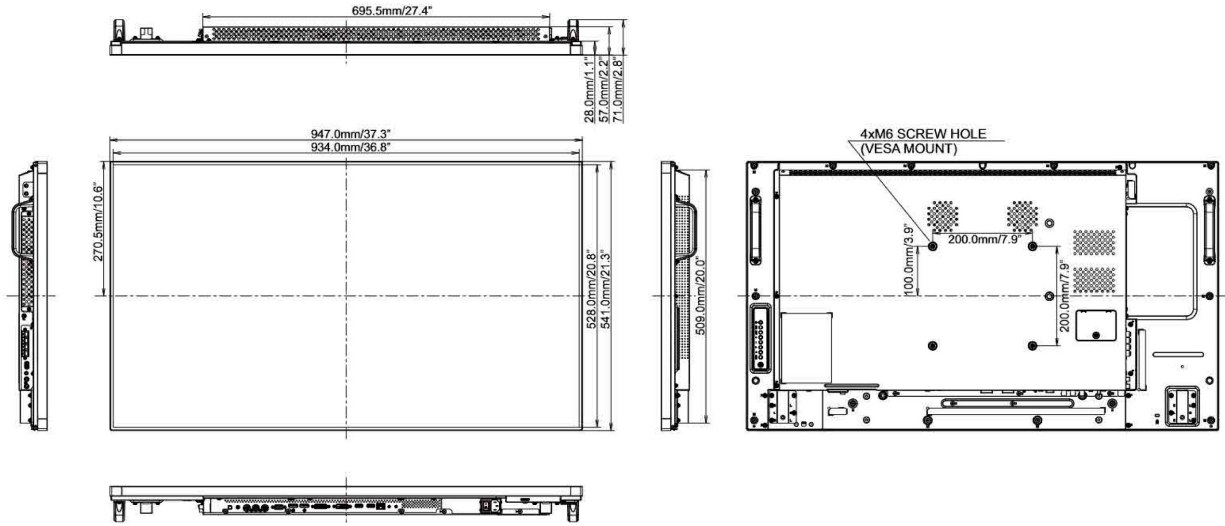

09 DIMENSIONS / WEIGHT

Product dimensions W x H x D	947 x 541 x 71mm
Weight (without box)	15.3kg
EAN code	4948570115860

All trademarks and registered trademarks acknowledged. E & O E. Specification subject to change without notice. All LCD's comply with ISO-9241-307:2008 in connection with pixel defects.