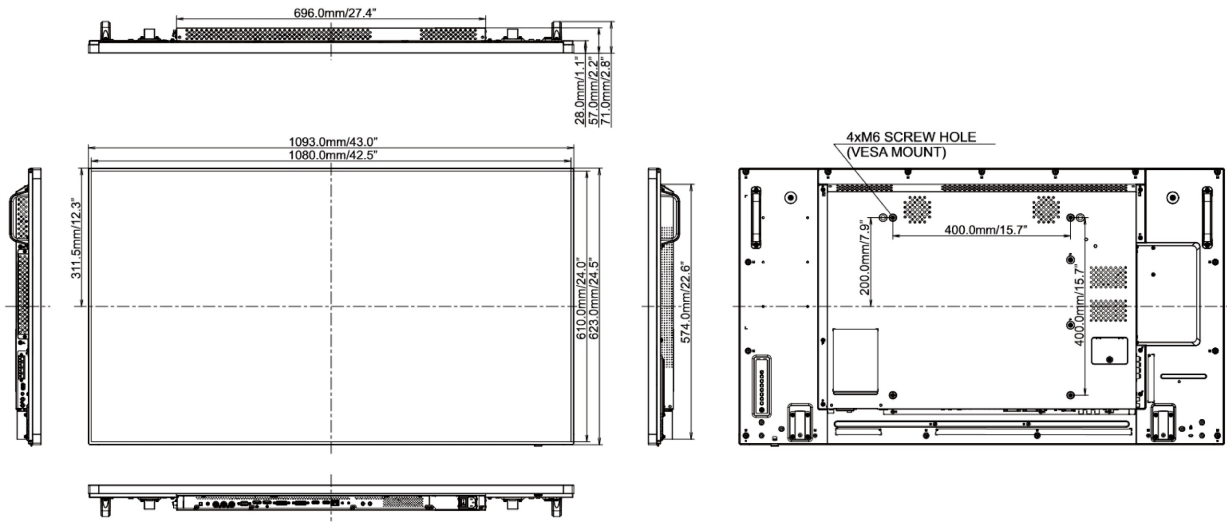

09 DIMENZIJE / TEŽINA

Dimenzije proizvoda Š x V x D	1093 x 623.0 x 71mm
Težina (bez kutije)	19kg
EAN kod	4948570115877

All trademarks and registered trademarks acknowledged. E & O E. Specification subject to change without notice. All LCD's comply with ISO-9241-307:2008 in connection with pixel defects.