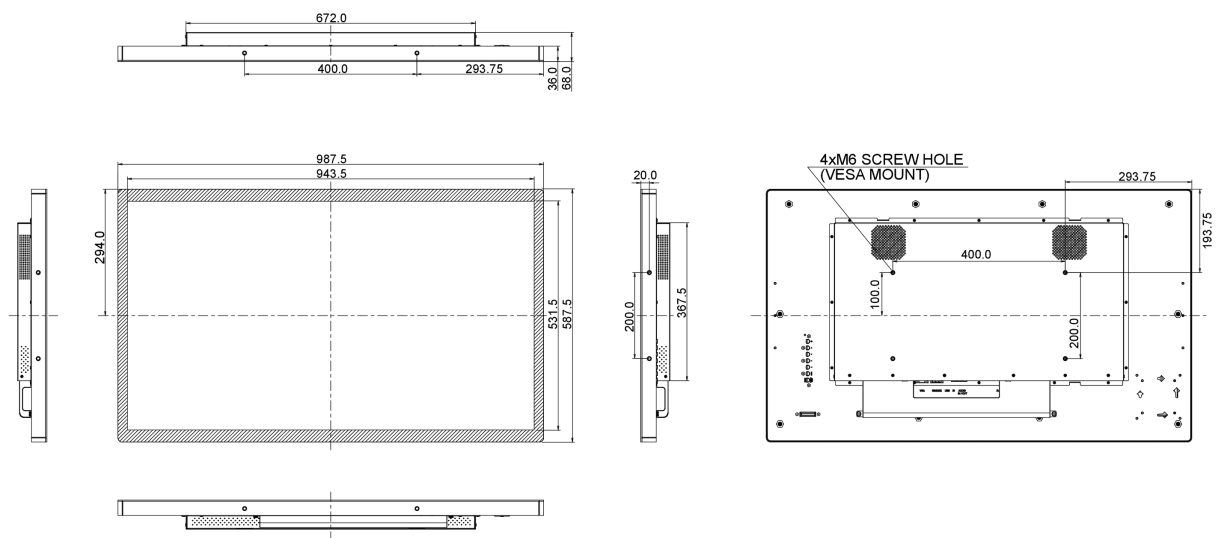

## 10 DIMENZIJE / TEŽINA

Dimenzije proizvoda Š x V x D	987.5 x 587.7 x 68mm
Težina (bez kutije)	21.6kg
EAN kod	4948570115785

All trademarks and registered trademarks acknowledged. E & O E. Specification subject to change without notice. All LCD's comply with ISO-9241-307:2008 in connection with pixel defects.