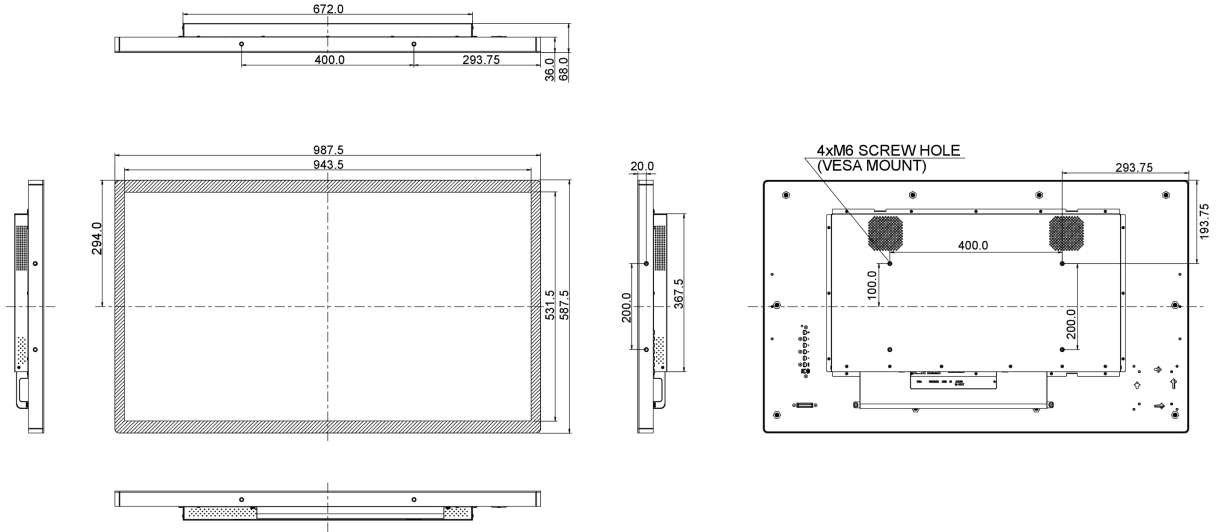

08 ÖLÇÜLER / AĞIRLIK

Ürün boyutları G x Y x D	987.5 x 587.7 x 68mm
Ağırlık (kutu hariç)	21.6kg
EAN kodu	4948570115785

All trademarks and registered trademarks acknowledged. E & O E. Specification subject to change without notice. All LCD's comply with ISO-9241-307:2008 in connection with pixel defects.