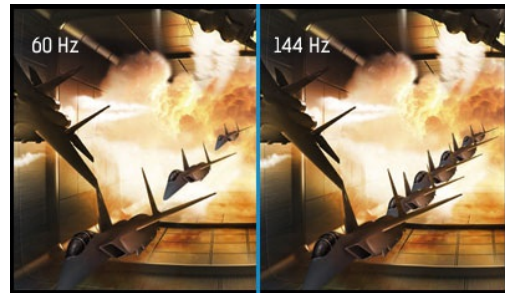

Gold Phoenix – immerse yourself in the game with a 32” curved monitor featuring 144Hz refresh rate

Imagine yourself sitting in front of a 32-inch curved panel. The screen size and the curved design make it easy to perceive all the action happening on the screen. Nothing disturbs your attention. Grab your headset from the hook at the back of the monitor and step into the game. Enjoy sharp, vivid colours guaranteed by VA panel technology. The gameplay is smooth. FreeSync technology and 144Hz refresh rate eliminate ghosting and smearing so you can make split second decisions. Immerse yourself and win.

Curved design

Inspired by the curve of the human eye, the 1800R curvature of the screen guarantees a much more realistic viewing experience allowing you to really immerse yourself in the game.

144Hz

Rapid refresh rate and frame rate guarantee smooth, blur free and judder free graphics, with lower latency and lag improving response times for fast paced games. Especially suited to the fast pace games like FPS, racers, MOBA and sports where the 144Hz refresh rate delivers the crisp and sharp images needed to raise your game.

01 DISPLAY CHARACTERISTICS

Diagonal	31.5", 80cm
Panel	VA LED, matte finish
Curved	1800R
Native resolution	1920 x 1080 @144Hz (DVI/HDMI/DisplayPort, 2.1 megapixel Full HD)
Aspect ratio	16:9
Panel brightness	300 cd/m ²
Static contrast	3000:1
Advanced contrast	50M:1
Response time (GTG)	3ms
Viewing zone	horizontal/vertical: 178°/178°, right/left: 89°/89°, up/down: 89°/89°
Colour support	16.7mIn (sRGB: 99%; NTSC: 72%)
Horizontal Sync	30 - 82kHz
Viewable area W x H	698.4 x 392.85mm, 27.5 x 15.6"
Pixel pitch	0.364mm
Colour	matte